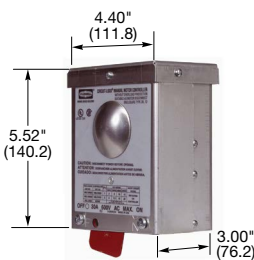

Switched Disconnects and Enclosures

HBL7810

HBL1389

HBL13R13

HBL1379

HBL13R23

HBL13R89

HBL13S33D

30A 600V AC Manual Motor Controllers, Double Pole

Description	Catalog Number
30A, double pole, single throw, AC manual motor controller, black nylon handle, side and back wired.	HBL7832
30A, double pole, single throw, AC manual motor controller, black nylon handle, short toggle.	HBL7832S
HBL7832D in HBL1390 Type 1 enclosure with non-metallic cover, ½ in. and ¾ in. knockouts on top, bottom and back of steel frame.	HBL1392
HBL7832D in HBL1370 metal Type 1 enclosure.	HBL1372
HBL7832D in NEMA 3R non-metallic enclosure.	HBL13R22
HBL7832D in HBL13R90 metal Type 3R enclosure.	HBL13R92
HBL7832D in NEMA 3R flip-lid enclosure.	HBL13R12

Note: See page F-21 for technical information.

30A 600V AC Manual Motor Controllers, Three Pole

Description	Catalog Number
30A, three pole, single throw, AC manual motor controller, black nylon handle, side and back wired.	HBL7810
30A, three pole, single throw, AC manual motor controller, black nylon handle, short toggle.	HBL7810S
HBL7810D in HBL1390 Type 1 enclosure with non-metallic cover, ½ in. and ¾ in. knockouts on top, bottom and back of steel frame.	HBL1389
HBL7810D in HBL1370 metal Type 1 enclosure.	HBL1379
HBL7810D in NEMA 3R non-metallic enclosure.	HBL13R23
HBL7810D in HBL13R90 metal Type 3R enclosure.	HBL13R89
HBL7810D in NEMA 3R flip-lid enclosure.	HBL13R13
30A, 600V, three pole, rotary controller in NEMA 4X stainless steel enclosure.	HBL13S33D
30A, 600V, three pole, rotary controller in NEMA 4X non-metallic enclosure.	HBL13X33D