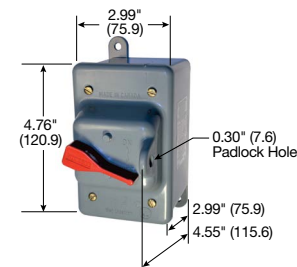

Switched Disconnects and Enclosures

HBL7810

HBL1389

HBL13R13

HBL1379

HBL13R23

HBL13R89

HBL13S33D

30A 600V AC Manual Motor Controllers, Double Pole

Description	Catalog Number
30A, double pole, single throw, AC manual motor controller, black nylon handle, side and back wired.	HBL7832
30A, double pole, single throw, AC manual motor controller, black nylon handle, short toggle.	HBL7832S
HBL7832D in HBL1390 Type 1 enclosure with non-metallic cover, ½ in. and ¾ in. knockouts on top, bottom and back of steel frame.	HBL1392
HBL7832D in HBL1370 metal Type 1 enclosure.	HBL1372
HBL7832D in NEMA 3R non-metallic enclosure.	HBL13R22
HBL7832D in HBL13R90 metal Type 3R enclosure.	HBL13R92
HBL7832D in NEMA 3R flip-lid enclosure.	HBL13R12

Note: See page F-21 for technical information.

30A 600V AC Manual Motor Controllers, Three Pole

Description	Catalog Number
30A, three pole, single throw, AC manual motor controller, black nylon handle, side and back wired.	HBL7810
30A, three pole, single throw, AC manual motor controller, black nylon handle, short toggle.	HBL7810S
HBL7810D in HBL1390 Type 1 enclosure with non-metallic cover, ½ in. and ¾ in. knockouts on top, bottom and back of steel frame.	HBL1389
HBL7810D in HBL1370 metal Type 1 enclosure.	HBL1379
HBL7810D in NEMA 3R non-metallic enclosure.	HBL13R23
HBL7810D in HBL13R90 metal Type 3R enclosure.	HBL13R89
HBL7810D in NEMA 3R flip-lid enclosure.	HBL13R13
30A, 600V, three pole, rotary controller in NEMA 4X stainless steel enclosure.	HBL13S33D
30A, 600V, three pole, rotary controller in NEMA 4X non-metallic enclosure.	HBL13X33D