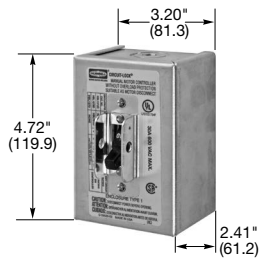

Switched Disconnects and Enclosures

HBL7810

HBL1389

HBL13R13

HBL1379

HBL13R23

HBL13R89

HBL13S33D

30A 600V AC Manual Motor Controllers, Double Pole

Description	Catalog Number
30A, double pole, single throw, AC manual motor controller, black nylon handle, side and back wired.	HBL7832
30A, double pole, single throw, AC manual motor controller, black nylon handle, short toggle.	HBL7832S
HBL7832D in HBL1390 Type 1 enclosure with non-metallic cover, ½ in. and ¾ in. knockouts on top, bottom and back of steel frame.	HBL1392
HBL7832D in HBL1370 metal Type 1 enclosure.	HBL1372
HBL7832D in NEMA 3R non-metallic enclosure.	HBL13R22
HBL7832D in HBL13R90 metal Type 3R enclosure.	HBL13R92
HBL7832D in NEMA 3R flip-lid enclosure.	HBL13R12

Note: See page F-21 for technical information.

30A 600V AC Manual Motor Controllers, Three Pole

Description	Catalog Number
30A, three pole, single throw, AC manual motor controller, black nylon handle, side and back wired.	HBL7810
30A, three pole, single throw, AC manual motor controller, black nylon handle, short toggle.	HBL7810S
HBL7810D in HBL1390 Type 1 enclosure with non-metallic cover, ½ in. and ¾ in. knockouts on top, bottom and back of steel frame.	HBL1389
HBL7810D in HBL1370 metal Type 1 enclosure.	HBL1379
HBL7810D in NEMA 3R non-metallic enclosure.	HBL13R23
HBL7810D in HBL13R90 metal Type 3R enclosure.	HBL13R89
HBL7810D in NEMA 3R flip-lid enclosure.	HBL13R13
30A, 600V, three pole, rotary controller in NEMA 4X stainless steel enclosure.	HBL13S33D
30A, 600V, three pole, rotary controller in NEMA 4X non-metallic enclosure.	HBL13X33D

Dimensions in Inches (mm)