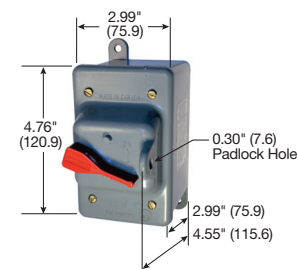

# Switched Disconnects and Enclosures

**HBL7810**

**HBL1389**

**HBL13R13**

**HBL1379**

**HBL13R23**

**HBL13R89**

**HBL13S33D**

## 30A 600V AC Manual Motor Controllers, Double Pole

Description	Catalog Number
30A, double pole, single throw, AC manual motor controller, black nylon handle, side and back wired.	<b>HBL7832</b>
30A, double pole, single throw, AC manual motor controller, black nylon handle, short toggle.	<b>HBL7832S</b>
HBL7832D in HBL1390 Type 1 enclosure with non-metallic cover, ½ in. and ¾ in. knockouts on top, bottom and back of steel frame.	<b>HBL1392</b>
HBL7832D in HBL1370 metal Type 1 enclosure.	<b>HBL1372</b>
HBL7832D in NEMA 3R non-metallic enclosure.	<b>HBL13R22</b>
HBL7832D in HBL13R90 metal Type 3R enclosure.	<b>HBL13R92</b>
HBL7832D in NEMA 3R flip-lid enclosure.	<b>HBL13R12</b>

## 30A 600V AC Manual Motor Controllers, Three Pole

Description	Catalog Number
30A, three pole, single throw, AC manual motor controller, black nylon handle, side and back wired.	<b>HBL7810</b>
30A, three pole, single throw, AC manual motor controller, black nylon handle, short toggle.	<b>HBL7810S</b>
HBL7810D in HBL1390 Type 1 enclosure with non-metallic cover, ½ in. and ¾ in. knockouts on top, bottom and back of steel frame.	<b>HBL1389</b>
HBL7810D in HBL1370 metal Type 1 enclosure.	<b>HBL1379</b>
HBL7810D in NEMA 3R non-metallic enclosure.	<b>HBL13R23</b>
HBL7810D in HBL13R90 metal Type 3R enclosure.	<b>HBL13R89</b>
HBL7810D in NEMA 3R flip-lid enclosure.	<b>HBL13R13</b>
30A, 600V, three pole, rotary controller in NEMA 4X stainless steel enclosure.	<b>HBL13S33D</b>
30A, 600V, three pole, rotary controller in NEMA 4X non-metallic enclosure.	<b>HBL13X33D</b>