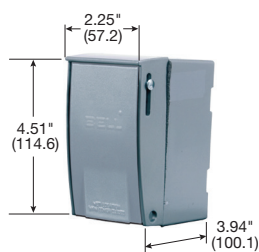

# Switched Disconnects and Enclosures

**HBL7810**

**HBL1389**

**HBL13R13**

**HBL1379**

**HBL13R23**

**HBL13R89**

**HBL13S33D**

## 30A 600V AC Manual Motor Controllers, Double Pole

Description	Catalog Number
30A, double pole, single throw, AC manual motor controller, black nylon handle, side and back wired.	<b>HBL7832</b>
30A, double pole, single throw, AC manual motor controller, black nylon handle, short toggle.	<b>HBL7832S</b>
HBL7832D in HBL1390 Type 1 enclosure with non-metallic cover, ½ in. and ¾ in. knockouts on top, bottom and back of steel frame.	<b>HBL1392</b>
HBL7832D in HBL1370 metal Type 1 enclosure.	<b>HBL1372</b>
HBL7832D in NEMA 3R non-metallic enclosure.	<b>HBL13R22</b>
HBL7832D in HBL13R90 metal Type 3R enclosure.	<b>HBL13R92</b>
HBL7832D in NEMA 3R flip-lid enclosure.	<b>HBL13R12</b>

## 30A 600V AC Manual Motor Controllers, Three Pole

Description	Catalog Number
30A, three pole, single throw, AC manual motor controller, black nylon handle, side and back wired.	<b>HBL7810</b>
30A, three pole, single throw, AC manual motor controller, black nylon handle, short toggle.	<b>HBL7810S</b>
HBL7810D in HBL1390 Type 1 enclosure with non-metallic cover, ½ in. and ¾ in. knockouts on top, bottom and back of steel frame.	<b>HBL1389</b>
HBL7810D in HBL1370 metal Type 1 enclosure.	<b>HBL1379</b>
HBL7810D in NEMA 3R non-metallic enclosure.	<b>HBL13R23</b>
HBL7810D in HBL13R90 metal Type 3R enclosure.	<b>HBL13R89</b>
HBL7810D in NEMA 3R flip-lid enclosure.	<b>HBL13R13</b>
30A, 600V, three pole, rotary controller in NEMA 4X stainless steel enclosure.	<b>HBL13S33D</b>
30A, 600V, three pole, rotary controller in NEMA 4X non-metallic enclosure.	<b>HBL13X33D</b>