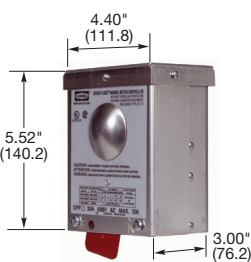

# Switched Disconnects and Enclosures

**HBL7810**

**HBL1389**

**HBL13R13**

**HBL1379**

**HBL13R23**

**HBL13R89**

**HBL13S33D**

## 30A 600V AC Manual Motor Controllers, Double Pole

Description	Catalog Number
30A, double pole, single throw, AC manual motor controller, black nylon handle, side and back wired.	<b>HBL7832</b>
30A, double pole, single throw, AC manual motor controller, black nylon handle, short toggle.	<b>HBL7832S</b>
HBL7832D in HBL1390 Type 1 enclosure with non-metallic cover, ½ in. and ¾ in. knockouts on top, bottom and back of steel frame.	<b>HBL1392</b>
HBL7832D in HBL1370 metal Type 1 enclosure.	<b>HBL1372</b>
HBL7832D in NEMA 3R non-metallic enclosure.	<b>HBL13R22</b>
HBL7832D in HBL13R90 metal Type 3R enclosure.	<b>HBL13R92</b>
HBL7832D in NEMA 3R flip-lid enclosure.	<b>HBL13R12</b>

## 30A 600V AC Manual Motor Controllers, Three Pole

Description	Catalog Number
30A, three pole, single throw, AC manual motor controller, black nylon handle, side and back wired.	<b>HBL7810</b>
30A, three pole, single throw, AC manual motor controller, black nylon handle, short toggle.	<b>HBL7810S</b>
HBL7810D in HBL1390 Type 1 enclosure with non-metallic cover, ½ in. and ¾ in. knockouts on top, bottom and back of steel frame.	<b>HBL1389</b>
HBL7810D in HBL1370 metal Type 1 enclosure.	<b>HBL1379</b>
HBL7810D in NEMA 3R non-metallic enclosure.	<b>HBL13R23</b>
HBL7810D in HBL13R90 metal Type 3R enclosure.	<b>HBL13R89</b>
HBL7810D in NEMA 3R flip-lid enclosure.	<b>HBL13R13</b>
30A, 600V, three pole, rotary controller in NEMA 4X stainless steel enclosure.	<b>HBL13S33D</b>
30A, 600V, three pole, rotary controller in NEMA 4X non-metallic enclosure.	<b>HBL13X33D</b>