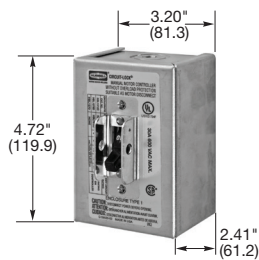

# Switched Disconnects and Enclosures

**HBL7810**

**HBL1389**

**HBL13R13**

**HBL1379**

**HBL13R23**

**HBL13R89**

**HBL13S33D**

## 30A 600V AC Manual Motor Controllers, Double Pole

Description	Catalog Number
30A, double pole, single throw, AC manual motor controller, black nylon handle, side and back wired.	<b>HBL7832</b>
30A, double pole, single throw, AC manual motor controller, black nylon handle, short toggle.	<b>HBL7832S</b>
HBL7832D in HBL1390 Type 1 enclosure with non-metallic cover, ½ in. and ¾ in. knockouts on top, bottom and back of steel frame.	<b>HBL1392</b>
HBL7832D in HBL1370 metal Type 1 enclosure.	<b>HBL1372</b>
HBL7832D in NEMA 3R non-metallic enclosure.	<b>HBL13R22</b>
HBL7832D in HBL13R90 metal Type 3R enclosure.	<b>HBL13R92</b>
HBL7832D in NEMA 3R flip-lid enclosure.	<b>HBL13R12</b>

## 30A 600V AC Manual Motor Controllers, Three Pole

Description	Catalog Number
30A, three pole, single throw, AC manual motor controller, black nylon handle, side and back wired.	<b>HBL7810</b>
30A, three pole, single throw, AC manual motor controller, black nylon handle, short toggle.	<b>HBL7810S</b>
HBL7810D in HBL1390 Type 1 enclosure with non-metallic cover, ½ in. and ¾ in. knockouts on top, bottom and back of steel frame.	<b>HBL1389</b>
HBL7810D in HBL1370 metal Type 1 enclosure.	<b>HBL1379</b>
HBL7810D in NEMA 3R non-metallic enclosure.	<b>HBL13R23</b>
HBL7810D in HBL13R90 metal Type 3R enclosure.	<b>HBL13R89</b>
HBL7810D in NEMA 3R flip-lid enclosure.	<b>HBL13R13</b>
30A, 600V, three pole, rotary controller in NEMA 4X stainless steel enclosure.	<b>HBL13S33D</b>
30A, 600V, three pole, rotary controller in NEMA 4X non-metallic enclosure.	<b>HBL13X33D</b>