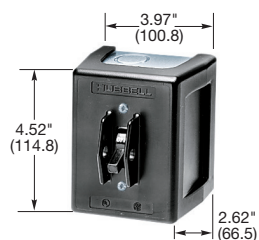

# Switched Disconnects and Enclosures

**HBL7810**

**HBL1389**

**HBL13R13**

**HBL1379**

**HBL13R23**

**HBL13R89**

**HBL13S33D**

## 30A 600V AC Manual Motor Controllers, Double Pole

Description	Catalog Number
30A, double pole, single throw, AC manual motor controller, black nylon handle, side and back wired.	<b>HBL7832</b>
30A, double pole, single throw, AC manual motor controller, black nylon handle, short toggle.	<b>HBL7832S</b>
HBL7832D in HBL1390 Type 1 enclosure with non-metallic cover, ½ in. and ¾ in. knockouts on top, bottom and back of steel frame.	<b>HBL1392</b>
HBL7832D in HBL1370 metal Type 1 enclosure.	<b>HBL1372</b>
HBL7832D in NEMA 3R non-metallic enclosure.	<b>HBL13R22</b>
HBL7832D in HBL13R90 metal Type 3R enclosure.	<b>HBL13R92</b>
HBL7832D in NEMA 3R flip-lid enclosure.	<b>HBL13R12</b>

## 30A 600V AC Manual Motor Controllers, Three Pole

Description	Catalog Number
30A, three pole, single throw, AC manual motor controller, black nylon handle, side and back wired.	<b>HBL7810</b>
30A, three pole, single throw, AC manual motor controller, black nylon handle, short toggle.	<b>HBL7810S</b>
HBL7810D in HBL1390 Type 1 enclosure with non-metallic cover, ½ in. and ¾ in. knockouts on top, bottom and back of steel frame.	<b>HBL1389</b>
HBL7810D in HBL1370 metal Type 1 enclosure.	<b>HBL1379</b>
HBL7810D in NEMA 3R non-metallic enclosure.	<b>HBL13R23</b>
HBL7810D in HBL13R90 metal Type 3R enclosure.	<b>HBL13R89</b>
HBL7810D in NEMA 3R flip-lid enclosure.	<b>HBL13R13</b>
30A, 600V, three pole, rotary controller in NEMA 4X stainless steel enclosure.	<b>HBL13S33D</b>
30A, 600V, three pole, rotary controller in NEMA 4X non-metallic enclosure.	<b>HBL13X33D</b>