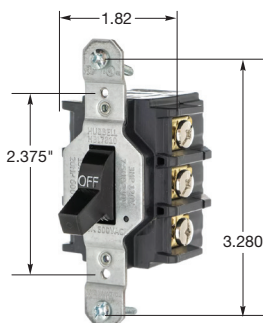

# Switched Disconnects and Enclosures

**HBL7810**

**HBL1389**

**HBL13R13**

**HBL1379**

**HBL13R23**

**HBL13R89**

**HBL13S33D**

## 30A 600V AC Manual Motor Controllers, Double Pole

Description	Catalog Number
30A, double pole, single throw, AC manual motor controller, black nylon handle, side and back wired.	<b>HBL7832</b>
30A, double pole, single throw, AC manual motor controller, black nylon handle, short toggle.	<b>HBL7832S</b>
HBL7832D in HBL1390 Type 1 enclosure with non-metallic cover, ½ in. and ¾ in. knockouts on top, bottom and back of steel frame.	<b>HBL1392</b>
HBL7832D in HBL1370 metal Type 1 enclosure.	<b>HBL1372</b>
HBL7832D in NEMA 3R non-metallic enclosure.	<b>HBL13R22</b>
HBL7832D in HBL13R90 metal Type 3R enclosure.	<b>HBL13R92</b>
HBL7832D in NEMA 3R flip-lid enclosure.	<b>HBL13R12</b>

## 30A 600V AC Manual Motor Controllers, Three Pole

Description	Catalog Number
30A, three pole, single throw, AC manual motor controller, black nylon handle, side and back wired.	<b>HBL7810</b>
30A, three pole, single throw, AC manual motor controller, black nylon handle, short toggle.	<b>HBL7810S</b>
HBL7810D in HBL1390 Type 1 enclosure with non-metallic cover, ½ in. and ¾ in. knockouts on top, bottom and back of steel frame.	<b>HBL1389</b>
HBL7810D in HBL1370 metal Type 1 enclosure.	<b>HBL1379</b>
HBL7810D in NEMA 3R non-metallic enclosure.	<b>HBL13R23</b>
HBL7810D in HBL13R90 metal Type 3R enclosure.	<b>HBL13R89</b>
HBL7810D in NEMA 3R flip-lid enclosure.	<b>HBL13R13</b>
30A, 600V, three pole, rotary controller in NEMA 4X stainless steel enclosure.	<b>HBL13S33D</b>
30A, 600V, three pole, rotary controller in NEMA 4X non-metallic enclosure.	<b>HBL13X33D</b>