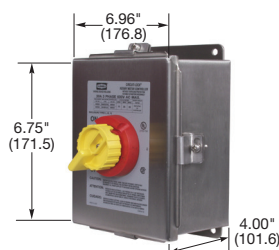

# Switched Disconnects and Enclosures

**HBL7810**

**HBL1389**

**HBL13R13**

**HBL1379**

**HBL13R23**

**HBL13R89**

**HBL13S33D**

## 30A 600V AC Manual Motor Controllers, Double Pole

Description	Catalog Number
30A, double pole, single throw, AC manual motor controller, black nylon handle, side and back wired.	<b>HBL7832</b>
30A, double pole, single throw, AC manual motor controller, black nylon handle, short toggle.	<b>HBL7832S</b>
HBL7832D in HBL1390 Type 1 enclosure with non-metallic cover, ½ in. and ¾ in. knockouts on top, bottom and back of steel frame.	<b>HBL1392</b>
HBL7832D in HBL1370 metal Type 1 enclosure.	<b>HBL1372</b>
HBL7832D in NEMA 3R non-metallic enclosure.	<b>HBL13R22</b>
HBL7832D in HBL13R90 metal Type 3R enclosure.	<b>HBL13R92</b>
HBL7832D in NEMA 3R flip-lid enclosure.	<b>HBL13R12</b>

## 30A 600V AC Manual Motor Controllers, Three Pole

Description	Catalog Number
30A, three pole, single throw, AC manual motor controller, black nylon handle, side and back wired.	<b>HBL7810</b>
30A, three pole, single throw, AC manual motor controller, black nylon handle, short toggle.	<b>HBL7810S</b>
HBL7810D in HBL1390 Type 1 enclosure with non-metallic cover, ½ in. and ¾ in. knockouts on top, bottom and back of steel frame.	<b>HBL1389</b>
HBL7810D in HBL1370 metal Type 1 enclosure.	<b>HBL1379</b>
HBL7810D in NEMA 3R non-metallic enclosure.	<b>HBL13R23</b>
HBL7810D in HBL13R90 metal Type 3R enclosure.	<b>HBL13R89</b>
HBL7810D in NEMA 3R flip-lid enclosure.	<b>HBL13R13</b>
30A, 600V, three pole, rotary controller in NEMA 4X stainless steel enclosure.	<b>HBL13S33D</b>
30A, 600V, three pole, rotary controller in NEMA 4X non-metallic enclosure.	<b>HBL13X33D</b>