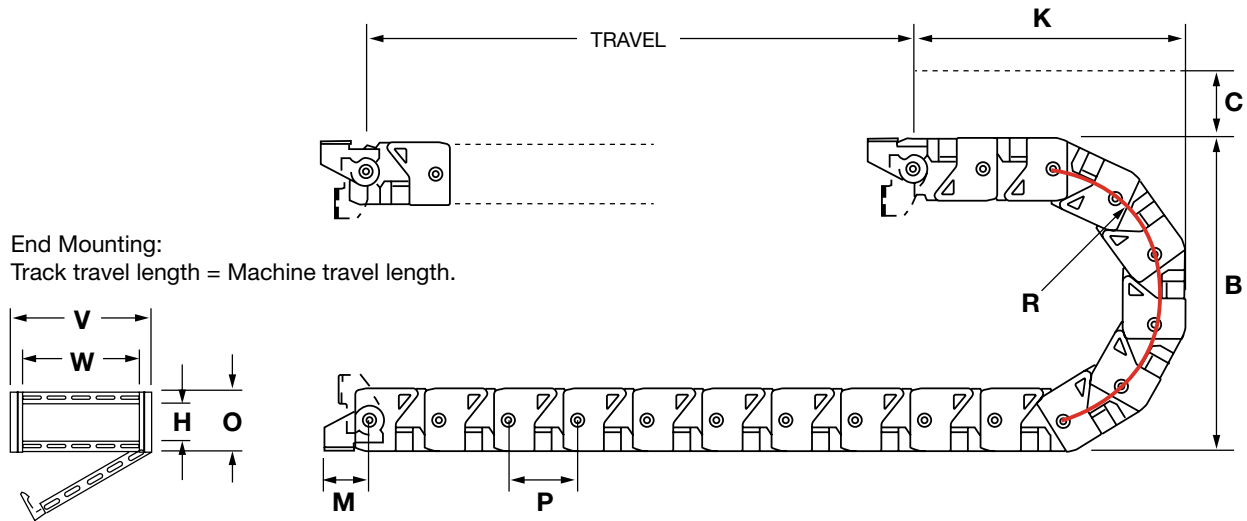

### CableTrak® Kit with Brackets

Catalog Number	Track Length (ft)	W Inner Width	H Inner Height	A Max Hose/Cab O.D.	B Max Component Width	V Outer Width	O Outer Height	R Bend Radius	B Bend Height	C Clearance	K Min Brkt to Bend	M Brkt to Pivot	P Pitch	L* Curve Length (ft)
HCT10114K**	4.0'	0.59"	0.75"	0.286"	0.531"	1.03"	1.00"	1.44"	3.86"	2.00"	5.68"	1.33"	1.250"	1.000'
HCT10219K**	4.0'	1.00"	0.75"	0.382"	0.900"	1.44"	1.00"	1.91"	4.82"	2.00"	5.41"	1.33"	1.250"	1.000'
HCT16119K	4.0'	1.50"	1.00"	0.382"	1.350"	2.12"	1.62"	1.91"	5.44"	3.00"	5.72"	1.19"	1.812"	1.000'
HCT16134K	4.5'	1.50"	1.00"	0.688"	1.350"	2.12"	1.62"	3.44"	8.50"	3.00"	7.85"	1.19"	1.812"	1.500'
HCT16219K	4.0'	2.28"	1.00"	0.328"	2.052"	2.91"	1.62"	1.91"	5.44"	3.00"	5.72"	1.19"	1.812"	1.000'
HCT16234K	4.5'	2.28"	1.00"	0.688"	2.052"	2.91"	1.62"	3.44"	8.50"	3.00"	7.85"	1.19"	1.812"	1.500'
HCT16334K	4.5'	3.08"	1.00"	0.688"	2.772"	3.70"	1.62"	3.44"	8.50"	3.00"	7.85"	1.19"	1.812"	1.500'
HCT16434K	4.5'	4.06"	1.00"	0.688"	3.654"	4.69"	1.62"	3.44"	8.50"	3.00"	7.85"	1.19"	1.812"	1.500'
HCT25134K	4.5'	2.60"	1.75"	0.680"	2.340"	3.70"	2.50"	3.40"	9.30"	3.00"	8.31"	1.75"	2.500"	1.500'
HCT25234K	4.5'	4.25"	1.75"	0.680"	3.825"	5.36"	2.50"	3.40"	9.30"	3.00"	8.31"	1.75"	2.500"	1.500'
HCT25247K	5.0'	4.25"	1.75"	0.956"	3.825"	5.36"	2.50"	4.78"	12.06"	3.00"	10.52"	1.75"	2.500"	2.000'
HCT25347K	5.0'	6.60"	1.75"	0.956"	5.940"	7.70"	2.50"	4.78"	12.06"	3.00"	10.52"	1.75"	2.500"	2.000'