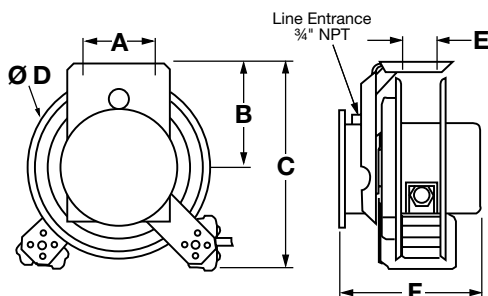

Features and Benefits

Heavy Duty Industrial Weatherproof Reels

- Powder coated, solid U.S. steel construction
- Multi-position roller guide can be mounted in four different positions
- Ratchet lock can be disengaged in field for constant tension application
- UL Type 4X enclosure protects spring motor, junction box, slip ring assembly and cable entrance from hosedown or corrosion
- Optional pivot base allows 340° rotation of reel and increases range of cable to nearly any direction

Heavy Duty Industrial Weatherproof Reels*

Description	Amps	Volts AC	Cable Length Feet (m)	Cable Type	Weight Lbs. (kg)	Catalog Number
14" yellow weatherproof reel	15	600	50 (15.2)	14/3 SOW-A	55 (24.9)	HBL501431W
16" weatherproof reel yellow housing white housing	20	600	50 (15.2)	12/3 SOW-A	80 (36.3)	HBL501232W HBL501232WM1
16" yellow weatherproof reel	16	600	50 (15.2)	12/4 SOW-A	86 (39.0)	HBL501242W
16" weatherproof reel yellow housing white housing	25	600	50 (15.2)	10/3 SOW-A	86 (39.0)	HBL501032W HBL501032WM1
16" yellow weatherproof reel	20	600	50 (15.2)	10/4 SOW-A	92 (41.7)	HBL501042W

Note: *All heavy duty industrial cord reels are supplied with wire leads and 3/4" NPT hub feed. Power supply cable not supplied.

Accessories

Description	Weight Lbs. (kg)	Catalog Number
14" pivot base.	5 (2.3)	HBL14PB
16" pivot base.	13 (5.9)	HBL16PB
Replacement stop.	.2 (.09)	HBLWPBS

Specifications

Listing/Certification	UL 355 and CSA, C22.2 No. 308.
Environment	Type 4X enclosure, CAN/CSA - C22.2 No. 308. Dry, indoor and wet and damp outdoor non-hazardous location.

Dimensions