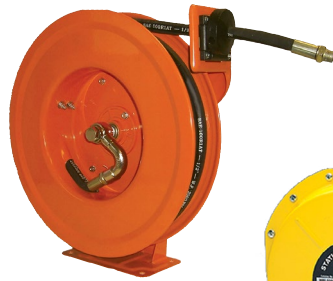

# Cable, Cord and Hose Reels

### Air/Water Hose Reels

- Constructed of rugged steel, baked polyester finish components
- Multi-position four roller guide and adjustable hose stop
- Spring rewind and ratchet lock
- Full flow shafts and swivels assure maximum product delivery

### Static Discharge Reels

- Steel construction
- Compact design minimizes required installation space
- Available with steel or nylon coated steel cable
- Large grounding jaw clamp provides low resistant ground termination