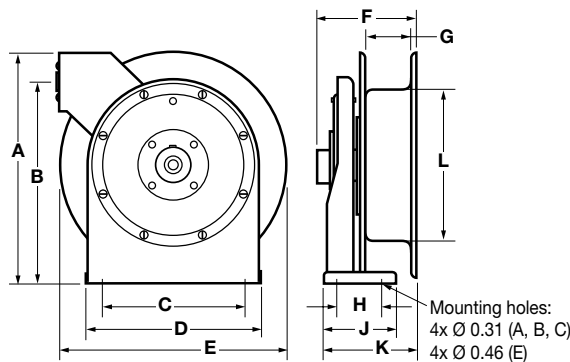

Air/Water Hose Reels