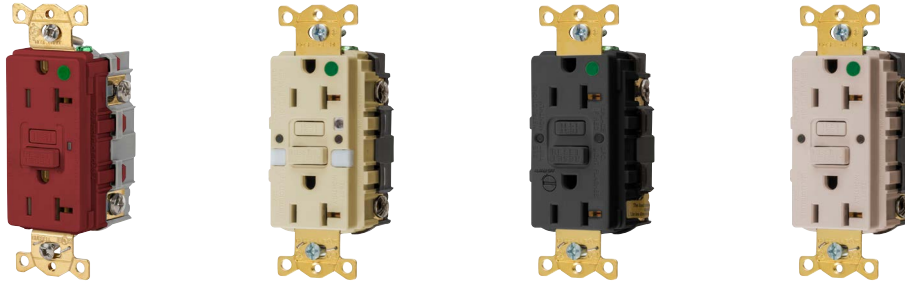

### Heavy Duty Commercial Standard Hospital Grade GFCI Receptacles

- Fed. Spec UL Listed, Hospital Grade
- Green power indicator and red trip indicator
- Patented AUTOGUARD® self test technology
- Flush, nylon face, back and side wired, multiple drive screws, self-grounding staple

### Hospital Grade ●

Rating	Color	Standard	Night Light Two LED Night Lights	Alarm	Assembled in USA
	Black	GFR82BLK	GFRST82BKNL	GFRST82BKB	GFRST82BKU
	Brown	GFR82	GFRST82NL	GFRST82B	GFRST82U
	Gray	GFR82GRY	GFRST82GYNL	GFRST82GYB	GFRST82GYU
	Ivory	GFR82I	GFRST82INL	GFRST82IB	GFRST82IU
	Light Almond	GFR82LA	GFRST82LANL	GFRST82LAB	GFRST82LAU
	Red	GFR82R	GFRST82RNL	GFRST82RB	GFRST82RU
	White	GFR82W	GFRST82WNL	GFRST82WB	GFRST82WU
	Black	GFR83BLK	GFRST83BKNL	GFRST83BKB	GFRST83BKU
	Brown	GFR83	GFRST83NL	GFRST83B	GFRST83U
	Gray	GFR83GRY	GFRST83GYNL	GFRST83GYB	GFRST83GYU
	Ivory	GFR83I	GFRST83INL	GFRST83IB	GFRST83IU
	Light Almond	GFR83LA	GFRST83LANL	GFRST83LAB	GFRST83LAU
	Red	GFR83R	GFRST83RNL	GFRST83RB	GFRST83RU
	White	GFR83W	GFRST83WNL	GFRST83WB	GFRST83WU

### Hospital Grade ● SNAPConnect®

Rating	Color	Standard
	Black	—
	Brown	—
	Gray	—
	Ivory	SNAPGF82I
	Light Almond	SNAPGF82LA
	Red	SNAPGF82R
	White	SNAPGF82W
	Black	SNAPGF83BLK
	Brown	SNAPGF83
	Gray	SNAPGF83GRY
	Ivory	SNAPGF83I
	Light Almond	SNAPGF83LA
	Red	SNAPGF83R
	White	SNAPGF83W

### SNAPConnect® Right Angle Pigtailed Terminal

Description	Type	Catalog Number
Clear right angle terminal with 6 inch leads, 600V, #12 AWG THHN/THWN-2, Polycarbonate housing material.	Solid	SNAP1RA
	Stranded	SNAP2RA
Same as above. Assembled in USA.	Solid	SNAP1RNA
	Stranded	SNAP2RNA
Clear right angle terminal with 6 inch leads #12 AWG THHN/THWN-2; Polycarbonate housing material with WAGO terminals.	Solid	SNAP1RAM2
	Stranded	SNAP2RAM2
Same as above. Assembled in USA.	Solid	SNAP1RNAM2
	Stranded	SNAP2RNAM2