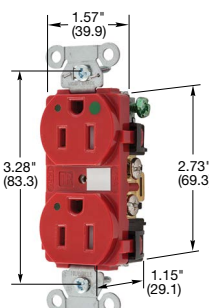

8200REDLTRA

15A 125V  
NEMA 5-15R  
UL CSA  
0.5 HP

20A 125V  
NEMA 5-20R  
UL CSA  
1 HP

8200WHI

8200TRA

8200REDLTRA

Dimensions in Inches (mm)

#### Duplex

Hospital grade, smooth nylon face, back and side wired. Assembled in USA.

Hospital grade, Tamper-Resistant, smooth nylon face, back and side wired. Assembled in USA.

Hospital grade, with Power Indicating LED, smooth nylon face, back and side wired. Assembled in USA.