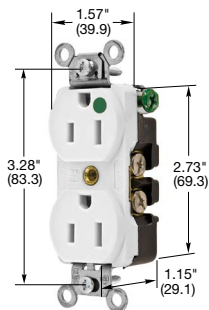

### Hubbell-PRO Extra Heavy Duty Receptacles

- Nylon face and base construction
- Triple-wipe power contacts
- Circuit ID marking area
- Combination Tamper-Resistant and LED for pediatric emergency circuits
- Galvanized steel mounting strap
- Automatic self-grounding staple
- Back and side wiring

8200REDLTRA

15A 125V  
NEMA 5-15R  
UL CSA  
0.5 HP

20A 125V  
NEMA 5-20R  
UL CSA  
1 HP

8200WHI

8200TRA

8200REDLTRA

Dimensions in Inches (mm)