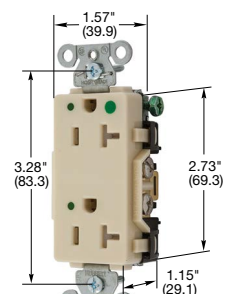

2172L

2182IVLTRA

Note: See pages A-47 and A-48 for accessories.
See page Tech-10 for Tamper-Resistant and LED Power Indicators description.
See section O for wallplates.

The products listed on this page are Assembled in USA, and many are Buy American Compliant. Please contact Hubbell with any certification requirements.