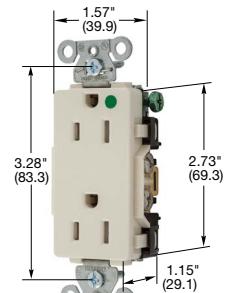

Features and Benefits

Hubbell-PRO Extra Heavy Duty Receptacles

- Nylon face and base construction
- Triple-wipe power contacts
- Circuit ID marking area
- Combination Tamper-Resistant and LED for pediatric emergency circuits
- Galvanized steel mounting strap
- Automatic self-grounding staple
- Back and side wiring

Hubbell-PRO Extra Heavy Duty Hospital Grade Receptacles

15A 125V
NEMA 5-15R
UL CSA
0.5 HP

20A 125V
NEMA 5-20R
UL CSA
1 HP

Style Line® Decorator

Hospital grade,
Style Line® decorator,
flush, nylon face,
back and side wired.
Assembled in USA.

Color
Black
Brown
Gray
Ivory
Light Almond
Red
White

Catalog Number
2172BK
2172
2172GY
2172IV
2172LA
2172RED
2172W

2182BK
2182
2182GY
2182IV
2182LA
2182RED
2182W

Hospital grade, Tamper-Resistant,
Style Line® decorator,
flush, nylon face,
back and side wired.
Assembled in USA.

Black
Brown
Gray
Ivory
Light Almond
Red
White

2172BKTRA
2172TRA
2172GYTRA
2172IVTRA
2172LATRA
2172REDTRA
2172WTRA

2182BKTRA
2182TRA
2182GYTRA
2182IVTRA
2182LATRA
2182REDTRA
2182WTRA

Hospital grade,
with Power Indicating LED,
Style Line® decorator,
flush, nylon face,
back and side wired.
Assembled in USA.

Black
Brown
Gray
Ivory
Light Almond
Red
White

2172BKL
2172L
2172GYL
2172IVL
2172LAL
2172REDL
2172WL

2182BKL
2182L
2182GYL
2182IVL
2182LAL
2182REDL
2182WL

Hospital grade, Tamper-Resistant,
with Power Indicating LED,
Style Line® decorator,
flush, nylon face,
back and side wired.
Assembled in USA.

Black
Brown
Gray
Ivory
Light Almond
Red
White

2172BKLTRA
2172LTRA
2172GYLTRA
2172IVLTRA
2172LALTRA
2172REDLTRA
2172WLTRA

2182BKLTRA
2182LTRA
2182GYLTRA
2182IVLTRA
2182LALTRA
2182REDLTRA
2182WLTRA

2172LATRA