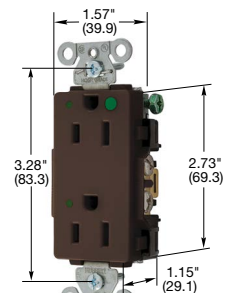

Features and Benefits

Hubbell-PRO Extra Heavy Duty Receptacles

- Nylon face and base construction
- Triple-wipe power contacts
- Circuit ID marking area
- Combination Tamper-Resistant and LED for pediatric emergency circuits
- Galvanized steel mounting strap
- Automatic self-grounding staple
- Back and side wiring

Hubbell-PRO Extra Heavy Duty Hospital Grade Receptacles

15A 125V
NEMA 5-15R
UL CSA
0.5 HP

20A 125V
NEMA 5-20R
UL CSA
1 HP

Style Line® Decorator

Hospital grade,
Style Line® decorator,
flush, nylon face,
back and side wired.
Assembled in USA.

Color
Black
Brown
Gray
Ivory
Light Almond
Red
White

Catalog Number
2172BK
2172
2172GY
2172IV
2172LA
2172RED
2172W

2182BK
2182
2182GY
2182IV
2182LA
2182RED
2182W

Hospital grade, Tamper-Resistant,
Style Line® decorator,
flush, nylon face,
back and side wired.
Assembled in USA.

Black
Brown
Gray
Ivory
Light Almond
Red
White

2172BKTRA
2172TRA
2172GYTRA
2172IVTRA
2172LATRA
2172REDTRA
2172WTRA

2182BKTRA
2182TRA
2182GYTRA
2182IVTRA
2182LATRA
2182REDTRA
2182WTRA

Hospital grade,
with Power Indicating LED,
Style Line® decorator,
flush, nylon face,
back and side wired.
Assembled in USA.

Black
Brown
Gray
Ivory
Light Almond
Red
White

2172BKL
2172L
2172GYL
2172IVL
2172LAL
2172REDL
2172WL

2182BKL
2182L
2182GYL
2182IVL
2182LAL
2182REDL
2182WL

Hospital grade, Tamper-Resistant,
with Power Indicating LED,
Style Line® decorator,
flush, nylon face,
back and side wired.
Assembled in USA.

Black
Brown
Gray
Ivory
Light Almond
Red
White

2172BKLTRA
2172LTRA
2172GYLTRA
2172IVLTRA
2172LALTRA
2172REDLTRA
2172WLTRA

2182BKLTRA
2182LTRA
2182GYLTRA
2182IVLTRA
2182LALTRA
2182REDLTRA
2182WLTRA

2172L