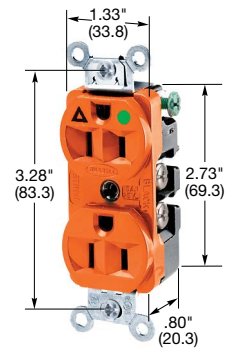

## Hospital Grade ●, HBL® Extra Heavy Duty, Isolated Ground Receptacles

**15A 125V**  
NEMA 5-15R  
UL CSA  
0.5 HP

**20A 125V**  
NEMA 5-20R  
UL CSA  
1 HP

Description	Color	Catalog Number	
Flush, thermoplastic polyester face, duplex, back and side wired, multiple drive screws.	Orange	<b>IG8200</b>	<b>IG8300</b>
	Red	<b>IG8200R</b>	<b>IG8300R</b>
Style Line® decorator.	Orange	—	<b>IG2182</b>
	Ivory	—	<b>IG2182I</b>
	White	—	<b>IG2182WA</b>
Flush, thermoplastic polyester face, single.	Orange	<b>IG8210</b>	<b>IG8310</b>

## 15A and 20A, 125V HBL® Extra Heavy Duty, Specification Grade, Isolated Ground Receptacles

**15A 125V**  
NEMA 5-15R  
UL CSA  
0.5 HP

**20A 125V**  
NEMA 5-20R  
UL CSA  
1 HP

Description	Color	Catalog Number	
Flush, nylon face, duplex, back and side wired, multiple drive screws.	Orange	<b>IG5262</b>	<b>IG5362</b>
	Gray	<b>IG5262GY</b>	<b>IG5362GY</b>
	Ivory	<b>IG5262I</b>	<b>IG5362I</b>
	Red	<b>IG5262R</b>	<b>IG5362R</b>
	White	—	<b>IG5362W</b>
Weather Resistant, duplex, isolated ground.	Orange	<b>IG5262WR</b>	<b>IG5362WR</b>
	Gray	<b>IG5262GYWR</b>	<b>IG5362GYWR</b>
	Ivory	<b>IG5262IWR</b>	<b>IG5362IWR</b>
	Red	<b>IG5262RWR</b>	<b>IG5362RWR</b>
	White	—	<b>IG5362WWR</b>
Finder groove, nylon face, duplex, back and side wired.	Orange	<b>CR5252IG</b>	<b>CR5352IG</b>
	Black	<b>CR5252IGBK</b>	<b>CR5352IGBK</b>
	Blue	—	<b>CR5352IGBL</b>
	Gray	<b>CR5252IGGY</b>	<b>CR5352IGGY</b>
	Ivory	<b>CR5252IGI</b>	<b>CR5352IGI</b>
	Office White	<b>CR5252IGOW</b>	<b>CR5352IGOW</b>
	White	<b>CR5252IGW</b>	<b>CR5352IGW</b>
Style Line® decorator, flush, nylon face, back and side wired.	Orange	<b>IG2152</b>	<b>IG2162</b>
	Gray	—	<b>IG2162GY</b>
4-PLEX® receptacle.	Orange	<b>IG415</b>	<b>IG420*</b>
Flush, nylon face, single, back and side wired.	Orange	<b>IG5261</b>	<b>IG5361</b>
Weather Resistant, single, Isolated ground.	Orange	<b>IG5261WR</b>	<b>IG5361WR</b>