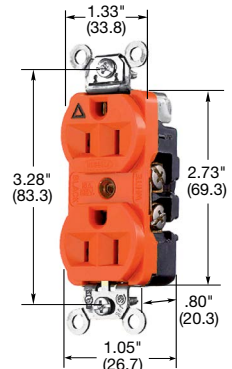

## 15A and 20A, 125V HBL® Extra Heavy Duty, Specification Grade, Isolated Ground Receptacles

**15A 125V**  
NEMA 5-15R  
UL CSA  
0.5 HP

**20A 125V**  
NEMA 5-20R  
UL CSA  
1 HP

Description	Color	Catalog Number	
Flush, nylon face, duplex, back and side wired, multiple drive screws.	Orange	<b>IG5262</b>	<b>IG5362</b>
	Gray	<b>IG5262GY</b>	<b>IG5362GY</b>
	Ivory	<b>IG5262I</b>	<b>IG5362I</b>
	Red	<b>IG5262R</b>	<b>IG5362R</b>
	White	—	<b>IG5362W</b>
Weather Resistant, duplex, isolated ground.	Orange	<b>IG5262WR</b>	<b>IG5362WR</b>
	Gray	<b>IG5262GYWR</b>	<b>IG5362GYWR</b>
	Ivory	<b>IG5262IWR</b>	<b>IG5362IWR</b>
	Red	<b>IG5262RWR</b>	<b>IG5362RWR</b>
	White	—	<b>IG5362WWR</b>
Finder groove, nylon face, duplex, back and side wired.	Orange	<b>CR5252IG</b>	<b>CR5352IG</b>
	Black	<b>CR5252IGBK</b>	<b>CR5352IGBK</b>
	Blue	—	<b>CR5352IGBL</b>
	Gray	<b>CR5252IGGY</b>	<b>CR5352IGGY</b>
	Ivory	<b>CR5252IGI</b>	<b>CR5352IGI</b>
	Office White	<b>CR5252IGOW</b>	<b>CR5352IGOW</b>
	White	<b>CR5252IGW</b>	<b>CR5352IGW</b>
Style Line® decorator, flush, nylon face, back and side wired.	Orange	<b>IG2152</b>	<b>IG2162</b>
	Gray	—	<b>IG2162GY</b>
4-PLEX® receptacle.	Orange	<b>IG415</b>	<b>IG420*</b>
Flush, nylon face, single, back and side wired.	Orange	<b>IG5261</b>	<b>IG5361</b>
Weather Resistant, single, Isolated ground.	Orange	<b>IG5261WR</b>	<b>IG5361WR</b>

**IG5262**

**CR5252IG**

**IG415**

Note: \*Not Fed. Spec. Listed.  
See page Tech-10 for Weather Resistant description.  
See page A-47 and A-48 for accessories.  
See page A-28 for 4-PLEX accessories.

Dimensions in Inches (mm)