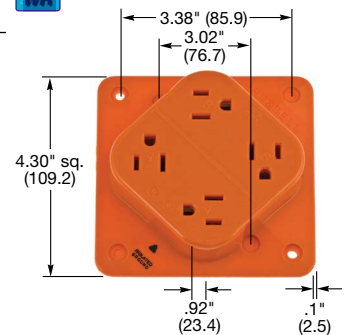

## 15A and 20A, 125V HBL® Extra Heavy Duty, Specification Grade, Isolated Ground Receptacles

**15A 125V**  
NEMA 5-15R  
UL CSA  
0.5 HP

**20A 125V**  
NEMA 5-20R  
UL CSA  
1 HP

Description	Color	Catalog Number	
Flush, nylon face, duplex, back and side wired, multiple drive screws.	Orange	<b>IG5262</b>	<b>IG5362</b>
	Gray	<b>IG5262GY</b>	<b>IG5362GY</b>
	Ivory	<b>IG5262I</b>	<b>IG5362I</b>
	Red	<b>IG5262R</b>	<b>IG5362R</b>
	White	—	<b>IG5362W</b>
Weather Resistant, duplex, isolated ground.	Orange	<b>IG5262WR</b>	<b>IG5362WR</b>
	Gray	<b>IG5262GYWR</b>	<b>IG5362GYWR</b>
	Ivory	<b>IG5262IWR</b>	<b>IG5362IWR</b>
	Red	<b>IG5262RWR</b>	<b>IG5362RWR</b>
	White	—	<b>IG5362WWR</b>
Finder groove, nylon face, duplex, back and side wired.	Orange	<b>CR5252IG</b>	<b>CR5352IG</b>
	Black	<b>CR5252IGBK</b>	<b>CR5352IGBK</b>
	Blue	—	<b>CR5352IGBL</b>
	Gray	<b>CR5252IGGY</b>	<b>CR5352IGGY</b>
	Ivory	<b>CR5252IGI</b>	<b>CR5352IGI</b>
	Office White	<b>CR5252IGOW</b>	<b>CR5352IGOW</b>
	White	<b>CR5252IGW</b>	<b>CR5352IGW</b>
Style Line® decorator, flush, nylon face, back and side wired.	Orange	<b>IG2152</b>	<b>IG2162</b>
	Gray	—	<b>IG2162GY</b>
4-PLEX® receptacle.	Orange	<b>IG415</b>	<b>IG420*</b>
Flush, nylon face, single, back and side wired.	Orange	<b>IG5261</b>	<b>IG5361</b>
Weather Resistant, single, Isolated ground.	Orange	<b>IG5261WR</b>	<b>IG5361WR</b>

**IG5262**

**CR5252IG**

**IG415**

Note: \*Not Fed. Spec. Listed.  
See page Tech-10 for Weather Resistant description.  
See page A-47 and A-48 for accessories.  
See page A-28 for 4-PLEX accessories.

Dimensions in Inches (mm)