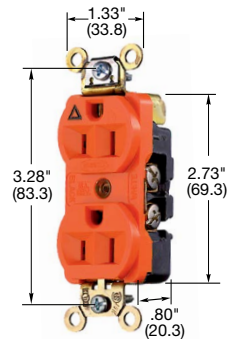

## 15A and 20A, 125V HBL® Extra Heavy Duty, Specification Grade, Isolated Ground Receptacles

**15A 125V**  
NEMA 5-15R  
UL CSA  
0.5 HP

**20A 125V**  
NEMA 5-20R  
UL CSA  
1 HP

Description	Color	Catalog Number	
Flush, nylon face, duplex, back and side wired, multiple drive screws.	Orange	<b>IG5262</b>	<b>IG5362</b>
	Gray	<b>IG5262GY</b>	<b>IG5362GY</b>
	Ivory	<b>IG5262I</b>	<b>IG5362I</b>
	Red	<b>IG5262R</b>	<b>IG5362R</b>
	White	—	<b>IG5362W</b>
Weather Resistant, duplex, isolated ground.	Orange	<b>IG5262WR</b>	<b>IG5362WR</b>
	Gray	<b>IG5262GYWR</b>	<b>IG5362GYWR</b>
	Ivory	<b>IG5262IWR</b>	<b>IG5362IWR</b>
	Red	<b>IG5262RWR</b>	<b>IG5362RWR</b>
	White	—	<b>IG5362WWR</b>
Finder groove, nylon face, duplex, back and side wired.	Orange	<b>CR5252IG</b>	<b>CR5352IG</b>
	Black	<b>CR5252IGBK</b>	<b>CR5352IGBK</b>
	Blue	—	<b>CR5352IGBL</b>
	Gray	<b>CR5252IGGY</b>	<b>CR5352IGGY</b>
	Ivory	<b>CR5252IGI</b>	<b>CR5352IGI</b>
	Office White	<b>CR5252IGOW</b>	<b>CR5352IGOW</b>
	White	<b>CR5252IGW</b>	<b>CR5352IGW</b>
Style Line® decorator, flush, nylon face, back and side wired.	Orange	<b>IG2152</b>	<b>IG2162</b>
	Gray	—	<b>IG2162GY</b>
4-PLEX® receptacle.	Orange	<b>IG415</b>	<b>IG420*</b>
Flush, nylon face, single, back and side wired.	Orange	<b>IG5261</b>	<b>IG5361</b>
Weather Resistant, single, Isolated ground.	Orange	<b>IG5261WR</b>	<b>IG5361WR</b>

**IG5262**

**CR5252IG**

**IG415**

Note: \*Not Fed. Spec. Listed.  
See page Tech-10 for Weather Resistant description.  
See page A-47 and A-48 for accessories.  
See page A-28 for 4-PLEX accessories.

Dimensions in Inches (mm)