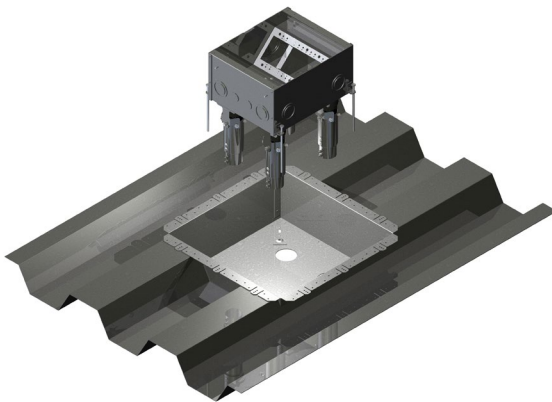

Fire-Classified Floor Box Solutions

Hubbell's fire-classified floor boxes are an excellent solution when there is not enough capacity in a poke through and the decking must be penetrated for electrical installations. Available in seven or eleven gang versions, our fire rated kits are compatible with our standard CFB7G6 and CFB11G6 series floor boxes.

Fire-Classified Floor Box Kits

- Preserves 2 or 3 hour fire classified floor rating
- Approved for installations using either light or normal weight concrete
- UL 514 and UL 263 Compliant
- Variety of ADA compliant cover choices for most floor types
- Four 1½ inch box bottom entry conduits

Fire-Resistant Floor Box Kit Includes

- Floor pan, conduit assemblies, hardware, leveling feet and manual
Floor box ordered separately

Installation

- For Concrete pours from 3¼ in. up to 5½ in. above upper most portion of decking
- Units can be mounted 2 ft. on center
- Fastens to deck with TEK screws or welding

CFB7G6 Floor Box above **CFB7G6FRK**
Installed in decking

CFB7G6/CFB11G6 Series

Fire-Classified Kit for 7-Gang Floor Box

Floor box, cover and mounting plates NOT included.

Description		Catalog Number
Bottom feed conduits.	4	CFB7G6FRK
Bottom feed conduit size.	1½ in.	
Pan dimensions.	17 ³ / ₁₆ L x 17 ³ / ₁₆ W x 6 ¹ / ₂ H in.	
Minimum depth of pour above deck roof.	3¼ in.	
Maximum depth of pour above deck roof.	5½ in.	
Adjustment screw length, four per kit.	6 in.	
Required floor box (not included).	CFB7G6	