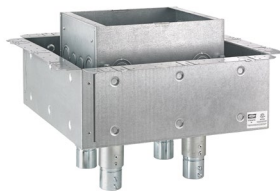

Fire-Classified Floor Box Solutions

Hubbell's fire-classified floor boxes are an excellent solution when there is not enough capacity in a poke through and the decking must be penetrated for electrical installations. Available in seven or eleven gang versions, our fire rated kits are compatible with our standard CFB7G6 and CFB11G6 series floor boxes.

Fire-Resistant Floor Box Kit Includes

- Floor pan, conduit assemblies, hardware, leveling feet and manual
Floor box ordered separately

Installation

- For Concrete pours from 3¼ in. up to 5½ in. above upper most portion of decking
- Units can be mounted 2 ft. on center
- Fastens to deck with TEK screws or welding

CFB7G6 Floor Box above **CFB7G6FRK**
Installed in decking

CFB7G6/CFB11G6 Series

Fire-Classified Kit for 7-Gang Floor Box

Floor box, cover and mounting plates NOT included.

Description		Catalog Number
Bottom feed conduits.	4	CFB7G6FRK
Bottom feed conduit size.	1½ in.	
Pan dimensions.	17 ³ / ₁₆ L x 17 ³ / ₁₆ W x 6 ¹ / ₂ H in.	
Minimum depth of pour above deck roof.	3¼ in.	
Maximum depth of pour above deck roof.	5½ in.	
Adjustment screw length, four per kit.	6 in.	
Required floor box (not included).	CFB7G6	

CFB7G6FRK
Kit with **CFB7G6**

Fire-Classified Kit for 11-Gang Floor Box

Floor box, cover and mounting plates NOT included.

Description		Catalog Number
Bottom feed conduits.	4	CFB11G6FRK
Bottom feed conduit size.	1½ in.	
Pan dimensions.	20 ¹ / ₁₆ L x 17 ³ / ₁₆ W x 6 ¹ / ₂ H in.	
Minimum depth of pour above deck roof.	3¼ in.	
Maximum depth of pour above deck roof.	5½ in.	
Adjustment screw length, four per kit.	6 in.	
Required floor box (not included).	CFB11G6	