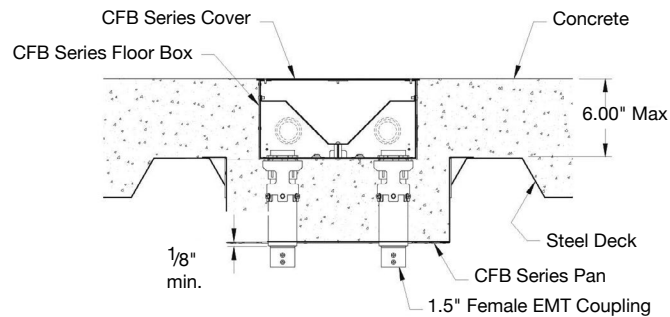

Fire-Classified Floor Box Kits

- Preserves 2 or 3 hour fire classified floor rating
- Approved for installations using either light or normal weight concrete
- UL 514 and UL 263 Compliant
- Variety of ADA compliant cover choices for most floor types
- Four 1½ inch box bottom entry conduits

Fire-Resistant Floor Box Kit Includes

- Floor pan, conduit assemblies, hardware, leveling feet and manual
Floor box ordered separately

Installation

- For Concrete pours from 3¼ in. up to 5½ in. above upper most portion of decking
- Units can be mounted 2 ft. on center
- Fastens to deck with TEK screws or welding

CFB7G6 Floor Box above **CFB7G6FRK**
Installed in decking

CFB7G6/CFB11G6 Series

Fire-Classified Kit for 7-Gang Floor Box

Floor box, cover and mounting plates NOT included.

Description		Catalog Number
Bottom feed conduits.	4	CFB7G6FRK
Bottom feed conduit size.	1½ in.	
Pan dimensions.	17 ³ / ₁₆ L x 17 ³ / ₁₆ W x 6 ¹ / ₂ H in.	
Minimum depth of pour above deck roof.	3¼ in.	
Maximum depth of pour above deck roof.	5½ in.	
Adjustment screw length, four per kit.	6 in.	
Required floor box (not included).	CFB7G6	