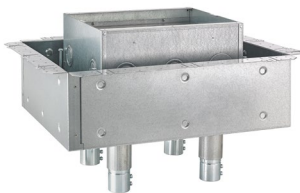

Fire-Classified Floor Box Solutions

Hubbell's fire-classified floor boxes are an excellent solution when there is not enough capacity in a poke through and the decking must be penetrated for electrical installations. Available in seven or eleven gang versions, our fire rated kits are compatible with our standard CFB7G6 and CFB11G6 series floor boxes.

Fire-Resistant Floor Box Kit Includes

- Floor pan, conduit assemblies, hardware, leveling feet and manual
Floor box ordered separately

Installation

- For Concrete pours from 3¼ in. up to 5½ in. above upper most portion of decking
- Units can be mounted 2 ft. on center
- Fastens to deck with TEK screws or welding

CFB7G6 Floor Box above **CFB7G6FRK**
Installed in decking

CFB7G6/CFB11G6 Series

Fire-Classified Kit for 7-Gang Floor Box

Floor box, cover and mounting plates NOT included.

Description		Catalog Number
Bottom feed conduits.	4	CFB7G6FRK
Bottom feed conduit size.	1½ in.	
Pan dimensions.	17 ³ / ₁₆ L x 17 ³ / ₁₆ W x 6 ¹ / ₂ H in.	
Minimum depth of pour above deck roof.	3¼ in.	
Maximum depth of pour above deck roof.	5½ in.	
Adjustment screw length, four per kit.	6 in.	
Required floor box (not included).	CFB7G6	

CFB7G6FRK
Kit with **CFB7G6**

Fire-Classified Kit for 11-Gang Floor Box

Floor box, cover and mounting plates NOT included.

Description		Catalog Number
Bottom feed conduits.	4	CFB11G6FRK
Bottom feed conduit size.	1½ in.	
Pan dimensions.	20 ¹ / ₁₆ L x 17 ³ / ₁₆ W x 6 ¹ / ₂ H in.	
Minimum depth of pour above deck roof.	3¼ in.	
Maximum depth of pour above deck roof.	5½ in.	
Adjustment screw length, four per kit.	6 in.	
Required floor box (not included).	CFB11G6	