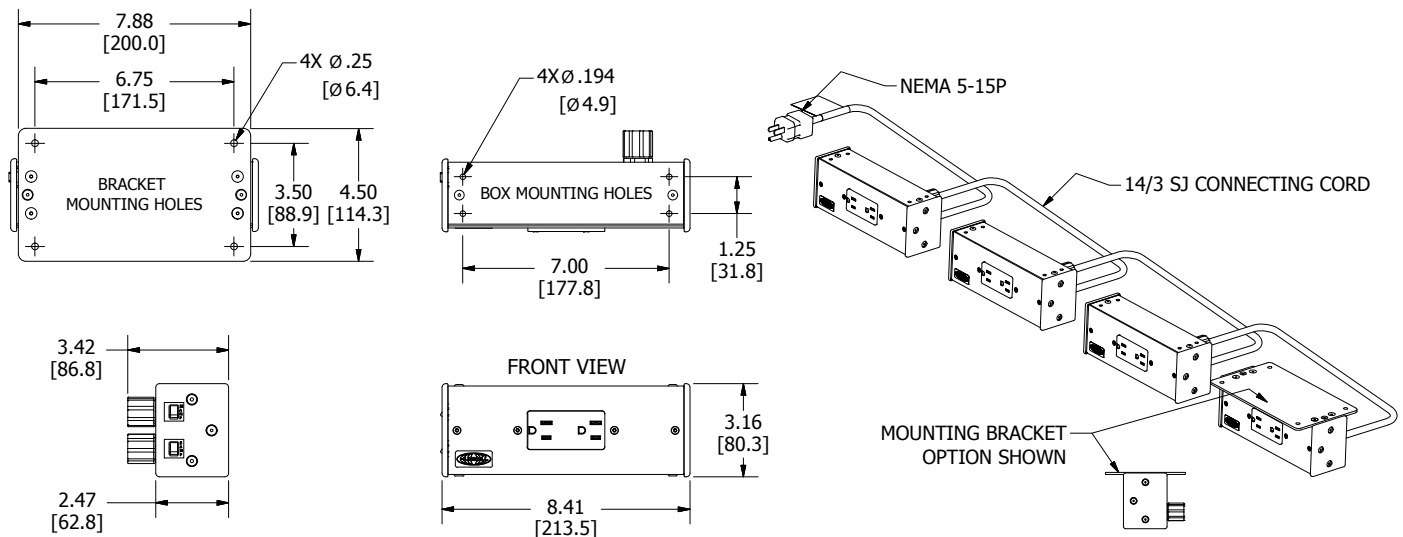

SP15USB1

Powered Seating Boxes

| Description | Cord Length* | Boxes per Unit* | Without Mounting Bracket | With Mounting Bracket |
|---|---------------------------------------|-----------------|--------------------------|-----------------------|
| Powered Seating Box with dual USB ports. (1) USB Type-A port: 5A,5V, and (1) Power Delivery USB Type-C port: 55W | 10 ft power and 5 ft connecting cords | 1 | SP15USB1 | SP15USB1B |
| | | 2 | SP15USB2 | SP15USB2B |
| | | 3 | SP15USB3 | SP15USB3B |
| | | 4 | SP15USB4 | SP15USB4B |

Note: *Special constructions are available with up to 7 boxes and up to 25 ft. of power cord. Contact your local Hubbell representative for more information.
Options for USB Type-C and hospital grade receptacles are also available

Specifications

- UL, cULus
- Meets construction and safety testing standards for UL962A Furniture Power Distribution Units

Dimensions Inches (mm)

Dimensions in Inches (mm)