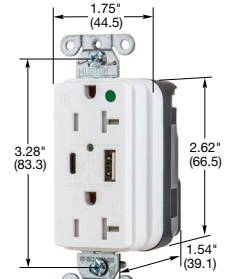

SNAPConnect® USB Charger Duplex Receptacles

Description	Color	15A 125V AC	20A 125V AC
Hospital Grade SNAPConnect USB Charger, Tamper-Resistant Style Line® decorator duplex receptacle, 15 or 20 Amp, 125 Volt AC with one type A & one type-C USB port, 3 Amp up to 9 Volt USB output.	Black	SNAP8200UACBK	SNAP8300UACBK
	Brown	SNAP8200UAC	SNAP8300UAC
	Gray	SNAP8200UACGY	SNAP8300UACGY
	Ivory	SNAP8200UACI	SNAP8300UACI
	Light Almond	SNAP8200UACLA	SNAP8300UACLA
	Red	SNAP8200UACR	SNAP8300UACR
	White	SNAP8200UACW	SNAP8300UACW
SNAPConnect USB Charger, Tamper-Resistant Style Line® decorator duplex receptacle, 15 or 20 Amp, 125 Volt AC with one type A & one type-C USB port, 3 Amp up to 9 Volt USB output.	Black	SNAP15UACBK	SNAP20UACBK
	Brown	SNAP15UAC	SNAP20UAC
	Gray	SNAP15UACGY	SNAP20UACGY
	Ivory	SNAP15UACI	SNAP20UACI
	Light Almond	SNAP15UACLA	SNAP20UACLA
	White	SNAP15UACW	SNAP20UACW
Clear right angle terminal with 6 inch leads #12 AWG THHN/THWN-2; Polycarbonate housing material.	Solid	SNAP1RNA	SNAP1RNA
	Stranded	SNAP2RNA	SNAP2RNA

2X2 USB Work Surface Pop-Up Boxes

Surface Dimensions	Cut Out Dimensions	Product Depth	Maximum Surface Thickness	Finish	Catalog Number
5" x 5"	4.62" x 4.62"	3.55"	1.125"	Brushed Aluminum	WSBUSB2X2ALU
5" x 5"	4.62" x 4.62"	3.55"	1.125"	Black Powder Coat	WSBUSB2X2BLK

WSBUSB2X2ALU

PlugTrak® Raceway with USB Charger Outlets

USB type 2.0 ports, 2.4 Amp, 5 Volt DC, 15 Amp, 125 Volt AC receptacles.

Material	Length	Ends	# of USB Ports	# of Single Receptacles	Color	Catalog Number
Steel	3 ft.	6 in. leads	2	2	Ivory	HBL20GB312UIV
Steel	6 ft.	6 in. leads	4	4	Ivory	HBL20GB612UIV
Aluminium	3 ft.	6 in. leads	2	2	Aluminum	HBLALU20GB312U
Aluminium	6 ft.	6 in. leads	4	4	Aluminum	HBLALU20GB612U
Non-metallic	6 ft.	6 in. leads	4	8	Office White	PT156112U*
Portable - Plug in						
Steel	40 in.	6 ft. cord and plug	2	4	Ivory	HBL20C215UIV
Non-metallic	36 in.	6 ft. cord and plug	2	4	Office White	PT153112UP*