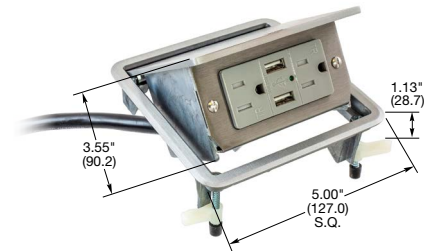

SNAPConnect® USB Charger Duplex Receptacles

Description	Color	15A 125V AC	20A 125V AC
Hospital Grade SNAPConnect USB Charger, Tamper-Resistant Style Line® decorator duplex receptacle, 15 or 20 Amp, 125 Volt AC with one type A & one type-C USB port, 3 Amp up to 9 Volt USB output.	Black	SNAP8200UACBK	SNAP8300UACBK
	Brown	SNAP8200UAC	SNAP8300UAC
	Gray	SNAP8200UACGY	SNAP8300UACGY
	Ivory	SNAP8200UACI	SNAP8300UACI
	Light Almond	SNAP8200UACLA	SNAP8300UACLA
	Red	SNAP8200UACR	SNAP8300UACR
	White	SNAP8200UACW	SNAP8300UACW
SNAPConnect USB Charger, Tamper-Resistant Style Line® decorator duplex receptacle, 15 or 20 Amp, 125 Volt AC with one type A & one type-C USB port, 3 Amp up to 9 Volt USB output.	Black	SNAP15UACBK	SNAP20UACBK
	Brown	SNAP15UAC	SNAP20UAC
	Gray	SNAP15UACGY	SNAP20UACGY
	Ivory	SNAP15UACI	SNAP20UACI
	Light Almond	SNAP15UACLA	SNAP20UACLA
	White	SNAP15UACW	SNAP20UACW
Clear right angle terminal with 6 inch leads #12 AWG THHN/THWN-2; Polycarbonate housing material.	Solid	SNAP1RNA	SNAP1RNA
	Stranded	SNAP2RNA	SNAP2RNA

SNAP8300UACW

USB4W

USB102W

4 Port USB Charger Outlets

Description	Color	Catalog Number
USB Charger Outlets, 4 USB ports, two Type A & two Type-C ports, 5 Amp up to 9 Volt DC, Style Line® decorator.	Black	USB4ACBK
	Brown	USB4AC
	Gray	USB4ACGY
	Ivory	USB4ACI
	Light Almond	USB4ACLA
	White	USB4ACW

2X2 USB Work Surface Pop-Up Boxes

Surface Dimensions	Cut Out Dimensions	Product Depth	Maximum Surface Thickness	Finish	Catalog Number
5" x 5"	4.62" x 4.62"	3.55"	1.125"	Brushed Aluminum	WSBUSB2X2ALU
5" x 5"	4.62" x 4.62"	3.55"	1.125"	Black Powder Coat	WSBUSB2X2BLK