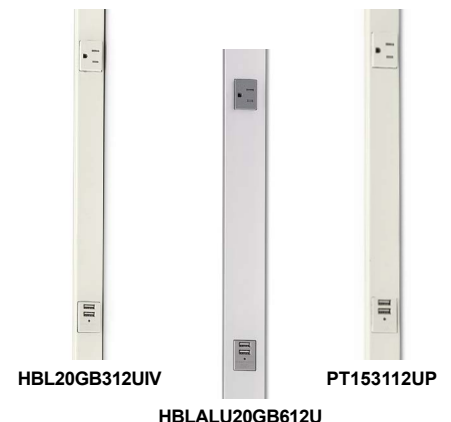

Switch Combo Outlets

Description	Color	Catalog Number
Switch Combo Outlet, two USB type 2.0 ports, 2.1 Amp, 5 Volt DC, Style Line® decorator.	Black	USB102BK
	Brown	USB102
	Gray	USB102GY
	Ivory	USB102I
	Light Almond	USB102LA
	White	USB102W

2X2 USB Work Surface Pop-Up Boxes

Surface Dimensions	Cut Out Dimensions	Product Depth	Maximum Surface Thickness	Finish	Catalog Number
5" x 5"	4.62" x 4.62"	3.55"	1.125"	Brushed Aluminum	WSBUSB2X2ALU
5" x 5"	4.62" x 4.62"	3.55"	1.125"	Black Powder Coat	WSBUSB2X2BLK

WSBUSB2X2ALU

PlugTrak® Raceway with USB Charger Outlets

USB type 2.0 ports, 2.4 Amp, 5 Volt DC, 15 Amp, 125 Volt AC receptacles.

Material	Length	Ends	# of USB Ports	# of Single Receptacles	Color	Catalog Number
Steel	3 ft.	6 in. leads	2	2	Ivory	HBL20GB312UIV
Steel	6 ft.	6 in. leads	4	4	Ivory	HBL20GB612UIV
Aluminium	3 ft.	6 in. leads	2	2	Aluminum	HBLALU20GB312U
Aluminium	6 ft.	6 in. leads	4	4	Aluminum	HBLALU20GB612U
Non-metallic	6 ft.	6 in. leads	4	8	Office White	PT156112U*
Portable - Plug in						
Steel	40 in.	6 ft. cord and plug	2	4	Ivory	HBL20C215UIV
Non-metallic	36 in.	6 ft. cord and plug	2	4	Office White	PT153112UP*

Note: *For additional colors add "BK" for Black or "W" for white.

HBL20GB312UIV

HBLALU20GB612U

PT153112UP

Dimensions in Inches (mm)