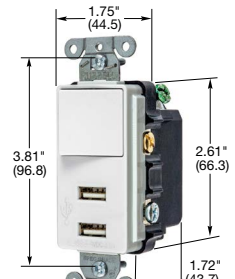

USB102W

4 Port USB Charger Outlets

Description	Color	Catalog Number
USB Charger Outlets, 4 USB ports, two Type A & two Type-C ports, 5 Amp up to 9 Volt DC, Style Line® decorator.	Black	USB4ACBK
	Brown	USB4AC
	Gray	USB4ACGY
	Ivory	USB4ACI
	Light Almond	USB4ACLA
	White	USB4ACW

Switch Combo Outlets

Description	Color	Catalog Number
Switch Combo Outlet, two USB type 2.0 ports, 2.1 Amp, 5 Volt DC, Style Line® decorator.	Black	USB102BK
	Brown	USB102
	Gray	USB102GY
	Ivory	USB102I
	Light Almond	USB102LA
	White	USB102W

2X2 USB Work Surface Pop-Up Boxes

Surface Dimensions	Cut Out Dimensions	Product Depth	Maximum Surface Thickness	Finish	Catalog Number
5" x 5"	4.62" x 4.62"	3.55"	1.125"	Brushed Aluminum	WSBUSB2X2ALU
5" x 5"	4.62" x 4.62"	3.55"	1.125"	Black Powder Coat	WSBUSB2X2BLK