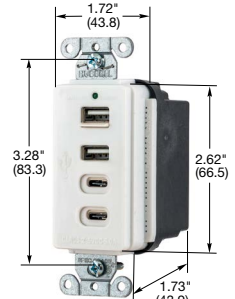

SNAPConnect® USB Charger Duplex Receptacles

Description	Color	15A 125V AC	20A 125V AC
Hospital Grade SNAPConnect USB Charger, Tamper-Resistant Style Line® decorator duplex receptacle, 15 or 20 Amp, 125 Volt AC with one type A & one type-C USB port, 3 Amp up to 9 Volt USB output.	Black	SNAP8200UACBK	SNAP8300UACBK
	Brown	SNAP8200UAC	SNAP8300UAC
	Gray	SNAP8200UACGY	SNAP8300UACGY
	Ivory	SNAP8200UACI	SNAP8300UACI
	Light Almond	SNAP8200UACLA	SNAP8300UACLA
	Red	SNAP8200UACR	SNAP8300UACR
	White	SNAP8200UACW	SNAP8300UACW
SNAPConnect USB Charger, Tamper-Resistant Style Line® decorator duplex receptacle, 15 or 20 Amp, 125 Volt AC with one type A & one type-C USB port, 3 Amp up to 9 Volt USB output.	Black	SNAP15UACBK	SNAP20UACBK
	Brown	SNAP15UAC	SNAP20UAC
	Gray	SNAP15UACGY	SNAP20UACGY
	Ivory	SNAP15UACI	SNAP20UACI
	Light Almond	SNAP15UACLA	SNAP20UACLA
	White	SNAP15UACW	SNAP20UACW
Clear right angle terminal with 6 inch leads #12 AWG THHN/THWN-2; Polycarbonate housing material.	Solid	SNAP1RNA	SNAP1RNA
	Stranded	SNAP2RNA	SNAP2RNA

USB4W

4 Port USB Charger Outlets

Description	Color	Catalog Number
USB Charger Outlets, 4 USB ports, two Type A & two Type-C ports, 5 Amp up to 9 Volt DC, Style Line® decorator.	Black	USB4ACBK
	Brown	USB4AC
	Gray	USB4ACGY
	Ivory	USB4ACI
	Light Almond	USB4ACLA
	White	USB4ACW

Switch Combo Outlets

Description	Color	Catalog Number
Switch Combo Outlet, two USB type 2.0 ports, 2.1 Amp, 5 Volt DC, Style Line® decorator.	Black	USB102BK
	Brown	USB102
	Gray	USB102GY
	Ivory	USB102I
	Light Almond	USB102LA
	White	USB102W

2X2 USB Work Surface Pop-Up Boxes