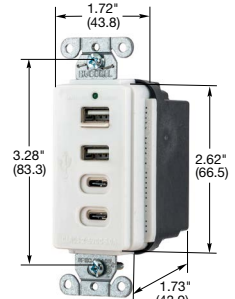

SNAPConnect® USB Charger Duplex Receptacles

Description	Color	15A 125V AC	20A 125V AC
Hospital Grade SNAPConnect USB Charger, Tamper-Resistant Style Line® decorator duplex receptacle, 15 or 20 Amp, 125 Volt AC with one type A & one type-C USB port, 3 Amp up to 9 Volt USB output.	Black Brown Gray Ivory Light Almond Red White	SNAP8200UACBK SNAP8200UAC SNAP8200UACGY SNAP8200UACI SNAP8200UACLA SNAP8200UACR SNAP8200UACW	SNAP8300UACBK SNAP8300UAC SNAP8300UACGY SNAP8300UACI SNAP8300UACLA SNAP8300UACR SNAP8300UACW
SNAPConnect USB Charger, Tamper-Resistant Style Line® decorator duplex receptacle, 15 or 20 Amp, 125 Volt AC with one type A & one type-C USB port, 3 Amp up to 9 Volt USB output.	Black Brown Gray Ivory Light Almond White	SNAP15UACBK SNAP15UAC SNAP15UACGY SNAP15UACI SNAP15UACLA SNAP15UACW	SNAP20UACBK SNAP20UAC SNAP20UACGY SNAP20UACI SNAP20UACLA SNAP20UACW
Clear right angle terminal with 6 inch leads #12 AWG THHN/THWN-2; Polycarbonate housing material.	Solid Stranded	SNAP1RA SNAP2RA	SNAP1RA SNAP2RA

USB4W

4 Port USB Charger Outlets

Description	Color	Catalog Number
USB Charger Outlets, 4 USB ports, two Type A & two Type-C ports, 5 Amp up to 9 Volt DC, Style Line® decorator.	Black Brown Gray Ivory Light Almond White	USB4ACBK USB4AC USB4ACGY USB4ACI USB4ACLA USB4ACW

Switch Combo Outlets

Description	Color	Catalog Number
Switch Combo Outlet, two USB type 2.0 ports, 2.1 Amp, 5 Volt DC, Style Line® decorator.	Black Brown Gray Ivory Light Almond White	USB102BK USB102 USB102GY USB102I USB102LA USB102W

2X2 USB Work Surface Pop-Up Boxes