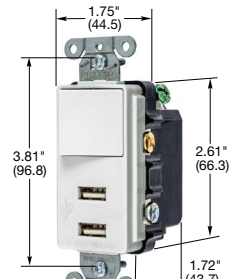

USB102W

4 Port USB Charger Outlets

Description	Color	Catalog Number
USB Charger Outlets, 4 USB ports, two Type A & two Type-C ports, 5 Amp up to 9 Volt DC, Style Line® decorator.	Black Brown Gray Ivory Light Almond White	USB4ACBK USB4AC USB4ACGY USB4ACI USB4ACLA USB4ACW

Switch Combo Outlets

Description	Color	Catalog Number
Switch Combo Outlet, two USB type 2.0 ports, 2.1 Amp, 5 Volt DC, Style Line® decorator.	Black Brown Gray Ivory Light Almond White	USB102BK USB102 USB102GY USB102I USB102LA USB102W

2X2 USB Work Surface Pop-Up Boxes

Surface Dimensions	Cut Out Dimensions	Product Depth	Maximum Surface Thickness	Finish	Catalog Number
5" x 5"	4.62" x 4.62"	3.55"	1.125"	Brushed Aluminum	WSBUSB2X2ALU
5" x 5"	4.62" x 4.62"	3.55"	1.125"	Black Powder Coat	WSBUSB2X2BLK