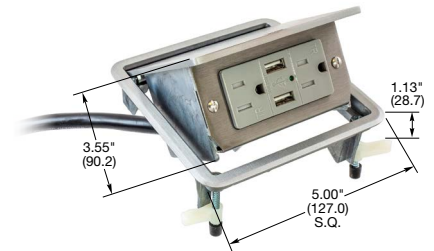

SNAPConnect® USB Charger Duplex Receptacles

Description	Color	15A 125V AC	20A 125V AC
Hospital Grade SNAPConnect USB Charger, Tamper-Resistant Style Line® decorator duplex receptacle, 15 or 20 Amp, 125 Volt AC with one type A & one type-C USB port, 3 Amp up to 9 Volt USB output.	Black Brown Gray Ivory Light Almond Red White	SNAP8200UACBK SNAP8200UAC SNAP8200UACGY SNAP8200UACI SNAP8200UACLA SNAP8200UACR SNAP8200UACW	SNAP8300UACBK SNAP8300UAC SNAP8300UACGY SNAP8300UACI SNAP8300UACLA SNAP8300UACR SNAP8300UACW
SNAPConnect USB Charger, Tamper-Resistant Style Line® decorator duplex receptacle, 15 or 20 Amp, 125 Volt AC with one type A & one type-C USB port, 3 Amp up to 9 Volt USB output.	Black Brown Gray Ivory Light Almond White	SNAP15UACBK SNAP15UAC SNAP15UACGY SNAP15UACI SNAP15UACLA SNAP15UACW	SNAP20UACBK SNAP20UAC SNAP20UACGY SNAP20UACI SNAP20UACLA SNAP20UACW
Clear right angle terminal with 6 inch leads #12 AWG THHN/THWN-2; Polycarbonate housing material.	Solid Stranded	SNAP1RA SNAP2RA	SNAP1RA SNAP2RA

SNAP8300UACW

USB4W

USB102W

4 Port USB Charger Outlets

Description	Color	Catalog Number
USB Charger Outlets, 4 USB ports, two Type A & two Type-C ports, 5 Amp up to 9 Volt DC, Style Line® decorator.	Black Brown Gray Ivory Light Almond White	USB4ACBK USB4AC USB4ACGY USB4ACI USB4ACLA USB4ACW

2X2 USB Work Surface Pop-Up Boxes

Surface Dimensions	Cut Out Dimensions	Product Depth	Maximum Surface Thickness	Finish	Catalog Number
5" x 5"	4.62" x 4.62"	3.55"	1.125"	Brushed Aluminum	WSBUSB2X2ALU
5" x 5"	4.62" x 4.62"	3.55"	1.125"	Black Powder Coat	WSBUSB2X2BLK