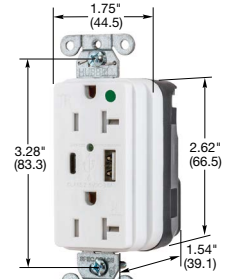

SNAPConnect® USB Charger Duplex Receptacles

Description	Color	15A 125V AC	20A 125V AC
Hospital Grade SNAPConnect USB Charger, Tamper-Resistant Style Line® decorator duplex receptacle, 15 or 20 Amp, 125 Volt AC with one type A & one type-C USB port, 3 Amp up to 9 Volt USB output.	Black Brown Gray Ivory Light Almond Red White	SNAP8200UACBK SNAP8200UAC SNAP8200UACGY SNAP8200UACI SNAP8200UACLA SNAP8200UACR SNAP8200UACW	SNAP8300UACBK SNAP8300UAC SNAP8300UACGY SNAP8300UACI SNAP8300UACLA SNAP8300UACR SNAP8300UACW
SNAPConnect USB Charger, Tamper-Resistant Style Line® decorator duplex receptacle, 15 or 20 Amp, 125 Volt AC with one type A & one type-C USB port, 3 Amp up to 9 Volt USB output.	Black Brown Gray Ivory Light Almond White	SNAP15UACBK SNAP15UAC SNAP15UACGY SNAP15UACI SNAP15UACLA SNAP15UACW	SNAP20UACBK SNAP20UAC SNAP20UACGY SNAP20UACI SNAP20UACLA SNAP20UACW
Clear right angle terminal with 6 inch leads #12 AWG THHN/THWN-2; Polycarbonate housing material.	Solid Stranded	SNAP1RA SNAP2RA	SNAP1RA SNAP2RA

2X2 USB Work Surface Pop-Up Boxes

Surface Dimensions	Cut Out Dimensions	Product Depth	Maximum Surface Thickness	Finish	Catalog Number
5" x 5"	4.62" x 4.62"	3.55"	1.125"	Brushed Aluminum	WSBUSB2X2ALU
5" x 5"	4.62" x 4.62"	3.55"	1.125"	Black Powder Coat	WSBUSB2X2BLK

WSBUSB2X2ALU

PlugTrak® Raceway with USB Charger Outlets

USB type 2.0 ports, 2.4 Amp, 5 Volt DC, 15 Amp, 125 Volt AC receptacles.

Material	Length	Ends	# of USB Ports	# of Single Receptacles	Color	Catalog Number
Steel	3 ft.	6 in. leads	2	2	Ivory	HBL20GB312UIV
Steel	6 ft.	6 in. leads	4	4	Ivory	HBL20GB612UIV
Aluminium	3 ft.	6 in. leads	2	2	Aluminum	HBLALU20GB312U
Aluminium	6 ft.	6 in. leads	4	4	Aluminum	HBLALU20GB612U
Non-metallic	6 ft.	6 in. leads	4	8	Office White	PT156112U*
Portable - Plug in						
Steel	40 in.	6 ft. cord and plug	2	4	Ivory	HBL20C215UIV
Non-metallic	36 in.	6 ft. cord and plug	2	4	Office White	PT153112UP*