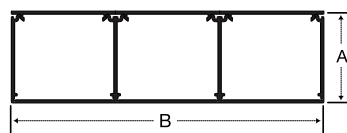

Dimension

A: 2.25" (57.15)
B: 3.00" (76.20)

HBLALU4800 Series Aluminum Raceway

Description

Aluminum Raceway, Two Channel,
Satin Anodized Finish.

A: 2.25" (57.15)
B: 6.00" (152.40)

HBLALU5000 Series Aluminum Raceway

Description

Aluminum Raceway, Two Channel,
Satin Anodized Finish.

A: 1.75" (44.45)
B: 5.08" (129.03)

HBLALU7620 Series Aluminum Raceway

Description

Aluminum Raceway, Three Channel,
Satin Anodized Finish.

A: 2.25" (57.15)
B: 7.62" (193.55)

Steel Pre-Wired Raceway (LINKOSITY® devices may be utilized with this Raceway Series)

HBL3000 Series Metal Raceway

Description

Steel Raceway, Single Channel,
Ivory or Gray Finish.

A: 1.53" (38.86)
B: 2.75" (69.85)

HBL4750 Series Metal Raceway

Description

Steel Raceway, Single or
Two Channel (with Divider),
Ivory or Gray Finish.

A: 1.75" (44.45)
B: 4.75" (120.65)

HBL6750 Series Metal Raceway

Description

Steel Raceway, Single,
Two Channel (with One Divider)
or Three Channel (with Two Dividers),
Ivory or Gray Finish.