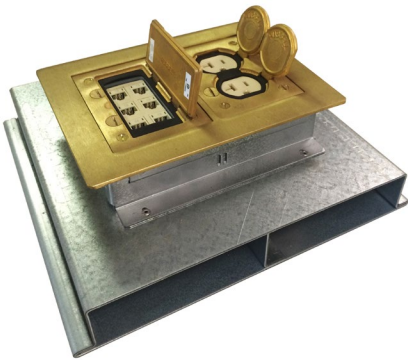

Underfloor Duct Raceway Activation Kits

- Available in brass and brushed aluminum to meet aesthetic requirements
- Available in one, two and three-gang options
- Available with beveled edges. Consult factory for details
- ScrubShield® Complies with UL514A scrub water requirements
- Flanged design may be used in tile, wood, carpet, terrazzo and bare concrete applications
- Uniform look when used in same areas where Hubbell floor boxes are installed
- Blank Closure Plates are available to close off insert opening when abandoning Activation Kits. Plates are available in single, double and triple-gang configurations in brass, aluminum and stainless steel. Consult factory for additional information.

Flush Insert Underfloor Duct		Finish	1-Gang 6" x 4.85"	2-Gang 6" x 8.13"	3-Gang 6" x 11.34"		
Flanges	Flanges are provided with adapter plates and accessories required for installing to rectangular Underfloor Duct preset inserts and aftersets.	Brass	SB3083W-UFD	SB3084W-UFD	SB3085W-UFD		
		Aluminum	SA3083W-UFD	SA3084W-UFD	SA3085W-UFD		
							
Covers 4.15" x 2.99"			Duplex Flap	Duplex Screw	Style Line Decorator Opening	Combination 2 1/8" x 3/4"	
	Brass	S3825	S3625	S3826	S2425		
	Aluminum	SA3825	SA3625	SA3826	SA2425		
							
			Combination 2 1/8" x 1"	2 1/8" Single Receptacle	2 3/8" Single Receptacle	Blank	
	Brass	S2625	S2825	S3425	S3813		
	Aluminum	SA2625	—	—	SA3813		
							

Round Insert Underfloor Duct								
Housing	Die-cast aluminum frame, brushed aluminum housing, chase nipple, without plates	1" Chase Nipple	SC3099A					
		3/4" Chase Nipple	SC3098A					
Plates	Duplex Receptacle	Single Receptacle 1.39" (35.3 mm) opening	Style Line Decorator	Blank	Telephone bushing 1 in. I.D. and (2) 3/8" KO for coax	Furniture Feed aluminum plate with 3/4" trade size KO	Furniture Feed aluminum plate, blank	
		SS309D	SS309S	SS309DS	SS309B	SS309T	SS309SF	SS309BF
		