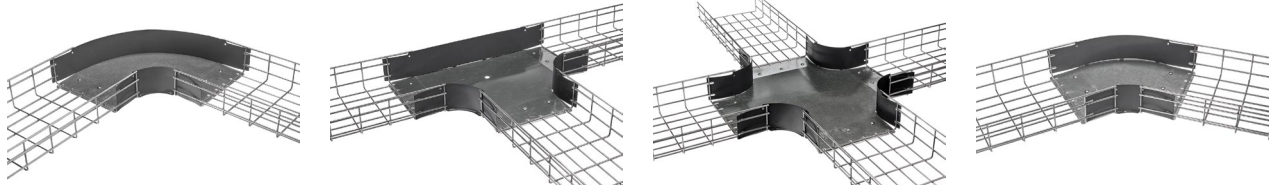

Wire Basket Tray System

Accessories for Wire Basket Tray, Preformed Fittings

Features

- Labor and time savings
- Consistent installations
- For round and flat tray
- Steel pre-galvanized bases
- Interlocking polymer side walls
- Splicing hardware included
- Available with steel side walls

Tray Size	Tray Width	90 Degree	Tee	Intersection	45 Degree	30 Degree
2" (51) Deep	4"(102)	HBTR0204	HBTT0204	HBTI0204	HBT450204	HBT300204
	6"(152)	HBTR0206	HBTT0206	HBTI0206	HBT450206	HBT300206
	8"(203)	HBTR0208	HBTT0208	HBTI0208	HBT450208	HBT300208
	12"(305)	HBTR0212	HBTT0212	HBTI0212	HBT450212	HBT300212
	16"(406)	HBTR0216	HBTT0216	HBTI0216	HBT450216	HBT300216
	18"(457)	HBTR0218	HBTT0218	HBTI0218	HBT450218	HBT300218
	20"(508)	HBTR0220	HBTT0220	HBTI0220	HBT450220	HBT300220
	24"(610)	HBTR0224	HBTT0224	HBTI0224	HBT450224	HBT300224
4" (102) Deep	4"(102)	HBTR0404	HBTT0404	HBTI0404	HBT450404	HBT300404
	6"(152)	HBTR0406	HBTT0406	HBTI0406	HBT450406	HBT300406
	8"(203)	HBTR0408	HBTT0408	HBTI0408	HBT450408	HBT300408
	12"(305)	HBTR0412	HBTT0412	HBTI0412	HBT450412	HBT300412
	16"(406)	HBTR0416	HBTT0416	HBTI0416	HBT450416	HBT300416
	18"(457)	HBTR0418	HBTT0418	HBTI0418	HBT450418	HBT300418
	20"(508)	HBTR0420	HBTT0420	HBTI0420	HBT450420	HBT300420
	24"(610)	HBTR0424	HBTT0424	HBTI0424	HBT450424	HBT300424
6" (152) Deep	8"(203)	HBTR0608	HBTT0608	HBTI0608	HBT450608	HBT300608
	12"(305)	HBTR0612	HBTT0612	HBTI0612	HBT450612	HBT300612
	16"(406)	HBTR0616	HBTT0616	HBTI0616	HBT450616	HBT300616
	18"(457)	HBTR0618	HBTT0618	HBTI0618	HBT450618	HBT300618
	20"(508)	HBTR0620	HBTT0620	HBTI0620	HBT450620	HBT300620
	24"(610)	HBTR0624	HBTT0624	HBTI0624	HBT450624	HBT300624

Note: Add **BK** suffix for black base.
Add **SW** suffix for steel side walls.

Dimensions in Inches (mm)