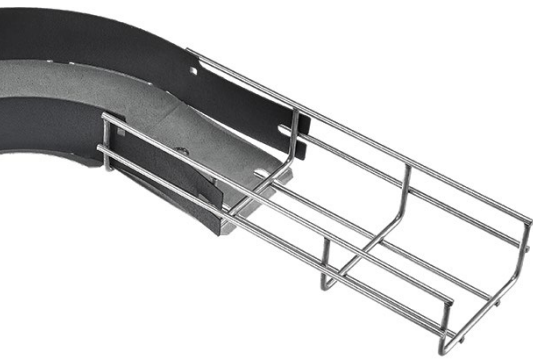

Wire Basket Tray System

Accessories for Wire Basket Tray, Preformed Fittings

Features

- Labor and time savings
- Consistent installations
- For round and flat tray
- Steel pre-galvanized bases
- Interlocking polymer side walls
- Splicing hardware included
- Available with steel side walls

Tray Size	Tray Width	90 Degree	Tee	Intersection	45 Degree	30 Degree
2" (51) Deep	4"(102)	HBTR0204	HBTT0204	HBTI0204	HBT450204	HBT300204
	6"(152)	HBTR0206	HBTT0206	HBTI0206	HBT450206	HBT300206
	8"(203)	HBTR0208	HBTT0208	HBTI0208	HBT450208	HBT300208
	12"(305)	HBTR0212	HBTT0212	HBTI0212	HBT450212	HBT300212
	16"(406)	HBTR0216	HBTT0216	HBTI0216	HBT450216	HBT300216
	18"(457)	HBTR0218	HBTT0218	HBTI0218	HBT450218	HBT300218
	20"(508)	HBTR0220	HBTT0220	HBTI0220	HBT450220	HBT300220
	24"(610)	HBTR0224	HBTT0224	HBTI0224	HBT450224	HBT300224
4" (102) Deep	4"(102)	HBTR0404	HBTT0404	HBTI0404	HBT450404	HBT300404
	6"(152)	HBTR0406	HBTT0406	HBTI0406	HBT450406	HBT300406
	8"(203)	HBTR0408	HBTT0408	HBTI0408	HBT450408	HBT300408
	12"(305)	HBTR0412	HBTT0412	HBTI0412	HBT450412	HBT300412
	16"(406)	HBTR0416	HBTT0416	HBTI0416	HBT450416	HBT300416
	18"(457)	HBTR0418	HBTT0418	HBTI0418	HBT450418	HBT300418
	20"(508)	HBTR0420	HBTT0420	HBTI0420	HBT450420	HBT300420
	24"(610)	HBTR0424	HBTT0424	HBTI0424	HBT450424	HBT300424
6" (152) Deep	8"(203)	HBTR0608	HBTT0608	HBTI0608	HBT450608	HBT300608
	12"(305)	HBTR0612	HBTT0612	HBTI0612	HBT450612	HBT300612
	16"(406)	HBTR0616	HBTT0616	HBTI0616	HBT450616	HBT300616
	18"(457)	HBTR0618	HBTT0618	HBTI0618	HBT450618	HBT300618
	20"(508)	HBTR0620	HBTT0620	HBTI0620	HBT450620	HBT300620
	24"(610)	HBTR0624	HBTT0624	HBTI0624	HBT450624	HBT300624