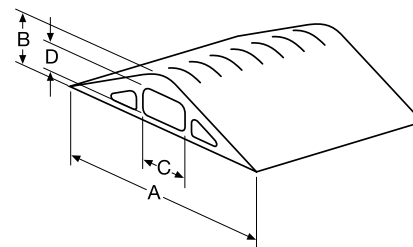

Color	Length Feet (meters)	Catalog Number
Black	5.0' (1.52)	FT4BK5
Black	25.0' (7.62)	FT4BK25
Gray	25.0' (7.62)	FT4GY25
Yellow	5.0' (1.52)	FT4Y5
Yellow	25.0' (7.62)	FT4Y25

FloorTrak® 3*

Color	Length Feet (meters)	Catalog Number
Black	5.0' (1.52)	FT3BK5
Black	25.0' (7.62)	FT3BK25
Brown	5.0' (1.52)	FT3BR5
Brown	25.0' (7.62)	FT3BR25
Beige	5.0' (1.52)	FT3BG5
Beige	25.0' (7.62)	FT3BG25
Gray	5.0' (1.52)	FT3GY5
Gray	25.0' (7.62)	FT3GY25
Yellow	5.0' (1.52)	FT3Y5
Yellow	25.0' (7.62)	FT3Y25

FloorTrak® 10 (Heavy Duty)

Color	Length Feet (meters)	Catalog Number
Black	3.0' (.914)	FT10BK3
Black	5.0' (1.52)	FT10BK5
Yellow	3.0' (.914)	FT10Y3
Yellow	5.0' (1.52)	FT10Y5

Accessories

Description	Catalog Number
1" Wide, 75' Roll Double-Sided Adhesive Tape.	FTT1
2" Wide, 75' Roll Double-Sided Adhesive Tape.	FTT2

Note: *ADA Compliant Section 4.5.2.

Dimensions

FloorTrak®	FT2 in. (mm)	FT3 in. (mm)	FT4 in. (mm)	FT10 (Heavy Duty) in. (mm)
Width (A)	2.75" (69.9)	3.00" (76.2)	3.25" (82.6)	5.6" (142.24)
Height (B)	.53" (13.5)	.75" (19.1)	1.10" (27.9)	1.7" (43.18)
Center Hole (Cx Dx)	.60" x .31" (15.2) x (7.9)	.75" x .50" (19.1) x (12.7)	1.21" x .75" (30.7) x (19.1)	1.81" x 1.25" (45.98 x 31.75)