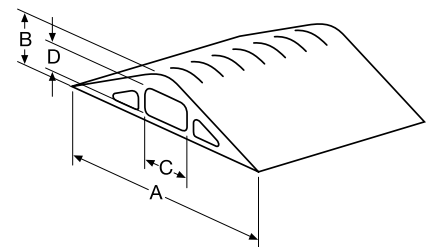

Color	Length Feet (meters)	Catalog Number
Black	5.0' (1.52)	FT4BK5
Black	25.0' (7.62)	FT4BK25
Gray	25.0' (7.62)	FT4GY25
Yellow	5.0' (1.52)	FT4Y5
Yellow	25.0' (7.62)	FT4Y25

FloorTrak® 3*

Color	Length Feet (meters)	Catalog Number
Black	5.0' (1.52)	FT3BK5
Black	25.0' (7.62)	FT3BK25
Brown	5.0' (1.52)	FT3BR5
Brown	25.0' (7.62)	FT3BR25
Beige	5.0' (1.52)	FT3BG5
Beige	25.0' (7.62)	FT3BG25
Gray	5.0' (1.52)	FT3GY5
Gray	25.0' (7.62)	FT3GY25
Yellow	5.0' (1.52)	FT3Y5
Yellow	25.0' (7.62)	FT3Y25

FloorTrak® 10 (Heavy Duty)

Color	Length Feet (meters)	Catalog Number
Black	3.0' (.914)	FT10BK3
Black	5.0' (1.52)	FT10BK5
Yellow	3.0' (.914)	FT10Y3
Yellow	5.0' (1.52)	FT10Y5

Accessories

Description	Catalog Number
1" Wide, 75' Roll Double-Sided Adhesive Tape.	FTT1
2" Wide, 75' Roll Double-Sided Adhesive Tape.	FTT2

Note: *ADA Compliant Section 4.5.2.

Dimensions

FloorTrak®	FT2 in. (mm)	FT3 in. (mm)	FT4 in. (mm)	FT10 (Heavy Duty) in. (mm)
Width (A)	2.75" (69.9)	3.00" (76.2)	3.25" (82.6)	5.6" (142.24)
Height (B)	.53" (13.5)	.75" (19.1)	1.10" (27.9)	1.7" (43.18)
Center Hole (Cx D)	.60" x .31" (15.2) x (7.9)	.75" x .50" (19.1) x (12.7)	1.21" x .75" (30.7) x (19.1)	1.81" x 1.25" (45.98 x 31.75)