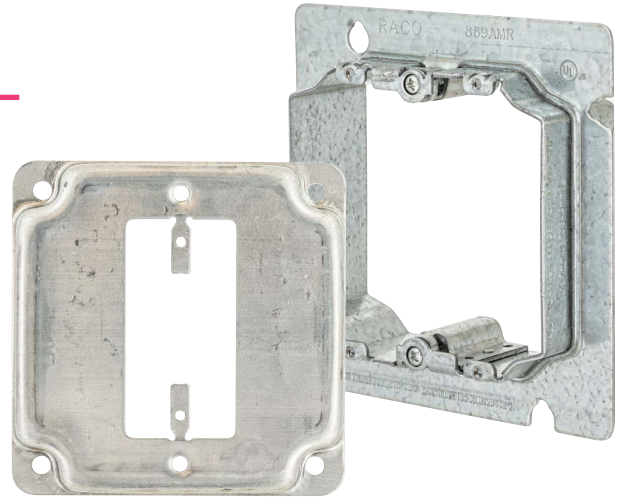

Power and AV Boxes

4" & 4 1/16" Square boxes

Mud rings, covers, supports

Steel adjustable mud rings provide flexibility after installation to match the drywall depth. Hinged mud rings allow devices to be installed during pre-assembly, then swing out of the way for final wiring on site. Protector plates can be attached during prefab to protect devices during drywall install, then removed during trim out.

- 1 & 2-Gang adjustable mud rings
- Standard 1 & 2-gang mud rings
- Adjustable open box mounting brackets
- Floor mounted box support includes fold back stabilizer prevents bracket from being pushed back in wall cavity during drywall installation

Mud Rings

For use with	Type	Raised Height	Capacity (In. ³)	Listing	Catalog Number	
4 1/16" boxes	1-Gang, Adjustable	1/2" to 1 3/8"	4 to 9.5	UL Listed	HBL868AMR HBL869AMR	
	2-Gang, Adjustable		8 to 15.5			
	1-Gang	2-Gang	5/8"	4.5	cULus	HBL843 HBL842 HBL841 HBL818 HBL840 HBL819 HBL820
			1 1/4"	9.5		
			1/2"	5.5		
			5/8"	7.3		
4" boxes	1-Gang, Adjustable	1/2" to 1 3/8"	4 to 9.5	UL Listed	HBL768AMR HBL769AMR	
	2-Gang, Adjustable		8 to 15.5			
	1-Gang	5/8"	4.5	UL Listed	HBL768	
	1-Gang, Stud Mount	5/8"	4.5	UL Listed	HBL768B	
	1-Gang, Hinged	5/8"	5.5	UL Listed	HBL768H	
	1-Gang	1 1/4"	9.5	cULus	HBL775	
	2-Gang	5/8"	7.3	cULus	HBL769	
	2-Gang, Stud Mount	5/8"	7.3	UL Listed	HBL769B	
	2-Gang, Hinged	5/8"	8.3	UL Listed	HBL769H	
	2-Gang	1 1/4"	15	cULus	HBL781	

For use with	Type	Box Mounting	Catalog Number
4 1/16" and 4" boxes, cULus	Open Wall Adjustable Box Bracket	16" to 24"	HBL9020R
	Floor Mounted Box Support	12"	HBL9009
		18"	HBL9010

Plates

Description	For use with	Height	1-Gang	2-Gang
Reusable metallic mud ring cable protector plate	4 1/16" and 4" boxes	Flush 3/4"	HBL701F HBL701R	HBL702F HBL702R
Metallic flush-fit devices levelling plate	4 1/16" and 4" boxes	-	HBL999	—