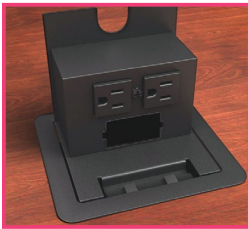

### Pre-Wired Furniture and Work Surface Connectivity Boxes, Surface Series

This family of furniture and work surface connectivity boxes installs into conference tables and workstations to bring power, voice, data, and multimedia directly to the point of use. In addition, they offer an aesthetic design with improved cable management. Now, users can plug in laptops, projectors and other equipment at the desktop level - no more crawling under the table or moving obstacles to get to the electrical outlet and network connectivity.

#### Table Top Pre-Wired Boxes

- Round dual-service boxes easily install into a 3½ inch diameter core hole
- Power is pre-wired and keystone openings accommodate data or multi-media activation