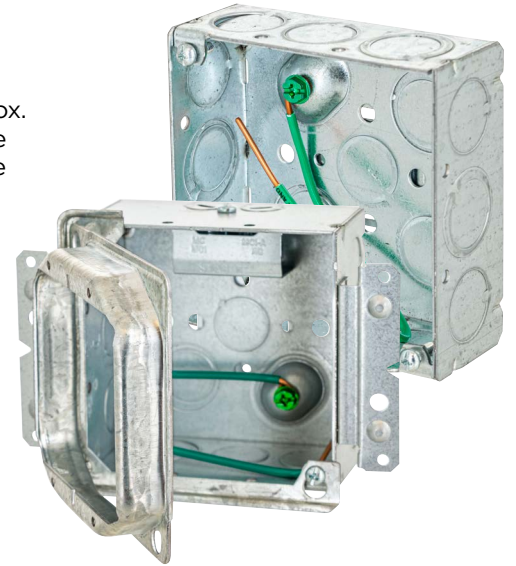

4" Square boxes

Regular or STAB-IT® boxes

These popular boxes are available with our unique connectors built into the box. Terminate MC cable in one third the time of other clamps. Models are available with connectors for two or four cables. Available mounting brackets and cable management offer the first means of support.

- 2-cable STAB-IT connectors install 3 times faster than traditional connectors
- Designed for quick installation of flex, MC, MCI, MCI-A, MC-PCS, AC, and HCF Cable
- HBL232MSCM & HBL232MS includes far-side support on back
- Includes ground wires, box mounting brackets and cable clamps
- Easier installation for labor savings

Boxes

Boxes are 4" square, 2-1/8" deep. They are constructed with welded steel and have raised grounds. The boxes have 30.3 in.³ capacity.

Box Description	Side Knock Outs			Back Knock Outs		
	Concentric	TKO	Cable Pry-outs	Concentric	TKO	Catalog Number
Standard	(8) 1/2"	(4) 1/2"-3/4"		(2) 1/2"	(2) 1/2"-3/4"	HBL232
10" Solid #12 Ground Pigtail	(8) 1/2"	(4) 1/2"-3/4"		(2) 1/2"	(2) 1/2"-3/4"	HBL232SM
(1) STAB-IT Connector, 8" Solid #12 Ground Pigtail	(6) 1/2"	(3) 1/2"-3/4"	2	(1) 1/2"	(1) 1/2"-3/4"	HBL232S
(1) STAB-IT Connector, 8" Solid #12 Ground Pigtail, Back- Far Side Support, and (2) Mounting Brackets	(6) 1/2"	(3) 1/2"-3/4"	2	(1) 1/2"	(1) 1/2"-3/4"	HBL232MS
(1) STAB-IT Connector, 8" Solid #12 Ground Pigtail, and (1) Cable Management Clamp	(6) 1/2"	(3) 1/2"-3/4"	2	(1) 1/2"	(1) 1/2"-3/4"	HBL232SCM
(1) STAB-IT Connector, 8" Solid #12 Ground Pigtail, Back- Far Side Support, (1) Cable Management Clamp, and (2) Mounting Brackets	(6) 1/2"	(3) 1/2"-3/4"	2	(1) 1/2"	(1) 1/2"-3/4"	HBL232MSCM
(2) STAB-IT Connectors, 8" Solid #12 Ground Pigtail, Back- Far Side Support, (2) Cable Management Clamp, and (2) Mounting Brackets	(6) 1/2"	(3) 1/2"-3/4"	4	(1) 1/2"	(1) 1/2"-3/4"	HBL244MSCM
(2) STAB-IT Connectors, 8" Solid #12 Ground Pigtail	(4) 1/2"	(2) 1/2"-3/4"	4	(1) 1/2"		HBL248S