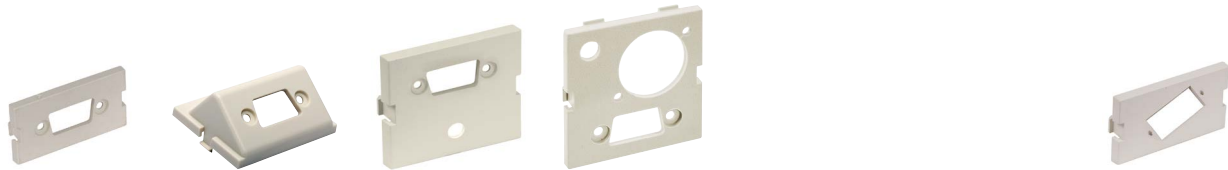

Network Wiring and netSELECT® Products

Modules and Frames

HD15/9-Pin or HDMI Modules

	1 Unit	1.5 Unit		2 Unit
Color	HD15/9-Pin or HDMI	Angled, HD15/9-Pin or HDMI	HD15/9-Pin or HDMI with 3.5mm Stereo Jack*	HD15/9-Pin or HDMI with 3.5mm SJ+AV Conn
Black	IMBDS1BK	IMBDSA15BK	IMB15315BK	IMB153X2BK
Gray	IMBDS1GY	IMBDSA15GY	IMB15315GY	IMB153X2GY
Ivory	IMBDS1EI	IMBDSA15EI	IMB15315EI	IMB153X2EI
Office White	IMBDS1OW	IMBDSA15OW	IMB15315OW	IMB153X2OW
White	IMBDS1W	IMBDSA15W	IMB15315W	IMB153X2W

Note: *Screw termination or solder.

DVI Modules

	DVI Blank, Unloaded, 1.5 Unit	
Color	1-Pack	10-Pack
Black	IMBDVI15BK	IMBDVI1015BK
Gray	IMBDVI15GY	IMBDVI1015GY
Ivory	IMBDVI15EI	IMBDVI1015EI
Light Almond	IMBDVI15LA	IMBDVI1015LA
Office White	IMBDVI15OW	IMBDVI1015OW
White	IMBDVI15W	IMBDVI1015W

Modules

	1 Unit		1.5 Unit		Recessed, Angled, 1-Port	Recessed, Angled, 2-Port
Color	Flat, 1-Port	Flat, 2-Port	Angled, 1-Port	Angled, 2-Port		
Black	IM1K1BK	IM2K1BK	IM1KA15BK	IM2KA15BK	IM1IA15BK	IM2IA15BK
Gray	IM1K1GY	IM2K1GY	IM1KA15GY	IM2KA15GY	IM1IA15GY	IM2IA15GY
Ivory	IM1K1EI	IM2K1EI	IM1KA15EI	IM2KA15EI	IM1IA15EI	IM2IA15EI
Office White	IM1K1OW	IM2K1OW	IM1KA15OW	IM2KA15OW	IM1IA15OW	IM2IA15OW
White	IM1K1W	IM2K1W	IM1KA15W	IM2KA15W	IM1IA15W	IM2IA15W

	1.5 Unit, 1 Duplex	2 Unit, 2 Duplex
	IM1SCA15BK	IM2SCA2BK
	IM1SCA15GY	IM2SCA2GY
	IM1SCA15EI	IM2SCA2EI
	IM1SCA15OW	IM2SCA2OW
	IM1SCA15W	IM2SCA2W

Hubbell iSTATION Audio/Video Modules

XLR, speakON® and ¼ inch modules applications include video distribution, desktop and laptop computers, monitors, cameras, microphones and projectors, home theater and entertainment. Note: Order IMAVB15 series blank modules with AV connectors for Hubbell iSTATION applications.