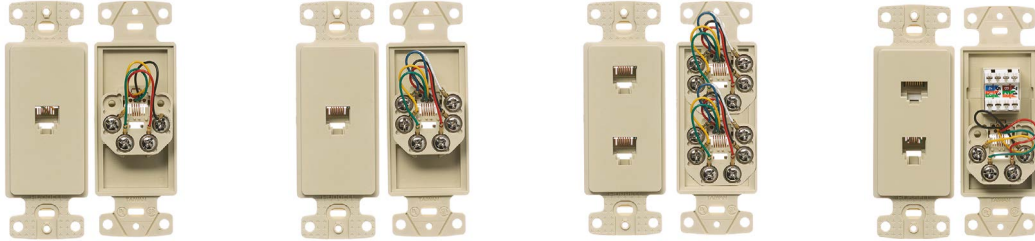

Molded-In Voice/Data/Video

Features

Designed to complement decorator styling, these jacks offer voice and Cat. 5e devices to fit within a decorator wallplate.

- High impact-resistant thermoplastic frame
- Meets FCC part 68
- cULus Listed 1863 - Communication Circuit Accessory and CSA Certified

Molded-In Voice/Low-Speed Data

Description	Decorator Frame, One RJ11 Jack, 6-Position, 4-Conductor	Decorator Frame, One RJ11 Jack, 6-Position, 6-Conductor	Decorator Frame, Duplex RJ11 Jacks, 6-Position, 6-Conductor	Decorator Frame, One Cat. 5e 110 Punch-Down, One RJ11 Jack, 6-Position, 4-Conductor
Color	Screw Terminations	Screw Terminations	Screw Terminations	110 Punch-Down/Screw Terminations
Black	NS770BK	—	—	NS784BK
Brown	NS770	NS771	—	NS784
Gray	NS770GY	—	—	NS784GY
Ivory	NS770I	NS771I	NS772I	NS784I
Light Almond	NS770LA	NS771LA	NS772LA	NS784LA
White	NS770W	NS771W	NS772W	NS784W

Features

Coaxial video and combination jacks complement multimedia needs in a 1-gang decorator opening.

- High impact-resistant thermoplastic frame
- Jacks meet FCC part 68
- UL Listed 1863 - Communication Circuit Accessory and CSA Certified

Molded-In Voice/Low-Speed Data

Description	Decorator Frame, Single F-Type Coupler Bulkhead, Female to Female	Decorator Frame, One RJ11 Jack, 6-Position, 4-Conductor, One F-Type Coupler Bulkhead, Female to Female	Decorator Frame, One Cat. 5e 110 Punch-Down, One F-Type Coupler Bulkhead, Female to Female
Color	Screw Terminations	Screw Terminations	110 Punch-Down Terminations
Black	—	—	NS785BK
Brown	—	—	NS785
Gray	—	—	NS785GY
Ivory	—	—	—
Light Almond	NS780LA	NS783LA	NS785LA
White	NS780W	NS783W	NS785W