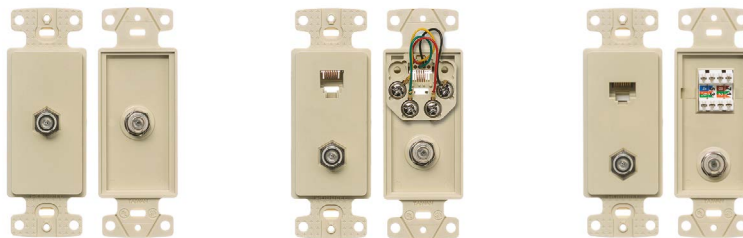

Molded-In Voice/Data/Video

Features

Designed to complement decorator styling, these jacks offer voice and Cat. 5e devices to fit within a decorator wallplate.

- High impact-resistant thermoplastic frame
- Meets FCC part 68
- cULus Listed 1863 - Communication Circuit Accessory and CSA Certified

Molded-In Voice/Low-Speed Data

Description	Decorator Frame, One RJ11 Jack, 6-Position, 4-Conductor	Decorator Frame, One RJ11 Jack, 6-Position, 6-Conductor	Decorator Frame, Duplex RJ11 Jacks, 6-Position, 6-Conductor	Decorator Frame, One Cat. 5e 110 Punch-Down, One RJ11 Jack, 6-Position, 4-Conductor
Color	Screw Terminations	Screw Terminations	Screw Terminations	110 Punch-Down/Screw Terminations
Black	NS770BK	—	—	NS784BK
Brown	NS770	NS771	—	NS784
Gray	NS770GY	—	—	NS784GY
Ivory	NS770I	NS771I	NS772I	NS784I
Light Almond	NS770LA	NS771LA	NS772LA	NS784LA
White	NS770W	NS771W	NS772W	NS784W

Features

Coaxial video and combination jacks complement multimedia needs in a 1-gang decorator opening.

- High impact-resistant thermoplastic frame
- Jacks meet FCC part 68
- UL Listed 1863 - Communication Circuit Accessory and CSA Certified

Molded-In Voice/Low-Speed Data

Description	Decorator Frame, Single F-Type Coupler Bulkhead, Female to Female	Decorator Frame, One RJ11 Jack, 6-Position, 4-Conductor, One F-Type Coupler Bulkhead, Female to Female	Decorator Frame, One Cat. 5e 110 Punch-Down, One F-Type Coupler Bulkhead, Female to Female
Color	Screw Terminations	Screw Terminations	110 Punch-Down Terminations
Black	—	—	NS785BK
Brown	—	—	NS785
Gray	—	—	NS785GY
Ivory	—	—	—
Light Almond	NS780LA	NS783LA	NS785LA
White	NS780W	NS783W	NS785W