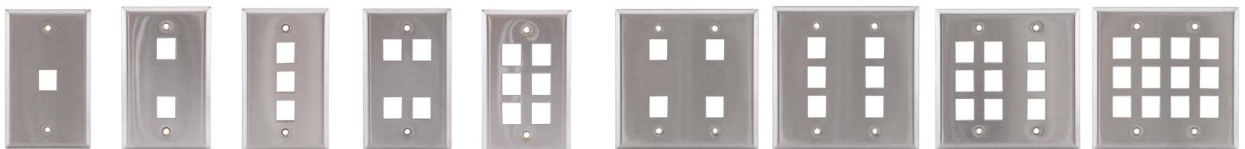

Network Wiring and netSELECT® Products

Hubbell iSTATION Wallplates

IFP Wallplates with Label Fields, 1 and 2-Gang

Color	1-Gang					2-Gang		
	1-Port	2-Port	3-Port	4-Port	6-Port	6-Port	9-Port	12-Port
Black	IFP11BK	IFP12BK	IFP13BK	IFP14BK	IFP16BK	IFP26BK	IFP29BK	IFP212BK
Gray	IFP11GY	IFP12GY	IFP13GY	IFP14GY	IFP16GY	IFP26GY	IFP29GY	IFP212GY
Ivory	IFP11EI	IFP12EI	IFP13EI	IFP14EI	IFP16EI	IFP26EI	IFP29EI	IFP212EI
Light Almond*	IFP11LA	IFP12LA	IFP13LA	IFP14LA	IFP16LA	IFP26LA	IFP29LA	IFP212LA
Office White	IFP11OW	IFP12OW	IFP13OW	IFP14OW	IFP16OW	IFP26OW	IFP29OW	IFP212OW
White	IFP11W	IFP12W	IFP13W	IFP14W	IFP16W	IFP26W	IFP29W	IFP212W

Note: *Light Almond wallplates match Office White non-metallic raceway, boxes, jacks and connectors.

Multimedia Nylon Wallplates, 1-Gang

Color	1-Gang				
	1-Port	2-Port	3-Port	4-Port	6-Port
Black	NSP11BK	NSP12BK	NSP13BK	NSP14BK	NSP16BK
Gray	NSP11GY	NSP12GY	NSP13GY	NSP14GY	NSP16GY
Ivory	NSP11I	NSP12I	NSP13I	NSP14I	NSP16I
Light Almond	NSP11LA	NSP12LA	NSP13LA	NSP14LA	NSP16LA
White	NSP11W	NSP12W	NSP13W	NSP14W	NSP16W

Stainless Steel Wallplates without Label Fields, 1 and 2-Gang

Catalog Number	1-Gang					2-Gang			
	1-Port	2-Port	3-Port	4-Port	6-Port	4-Port	6-Port	9-Port	12-Port
	SSF11	SSF12	SSF13	SSF14	SSF16	SSF204	SSF206	SSF209	SSF212

Stainless Steel Wall Mount Phone Plates, 1-Gang

630 Stainless steel, 1-gang wall phone plate.

SPUF SPUR

Jack Format	Includes Gray Jack	Catalog Number
Flush	6-position USOC, RJ25	SPUF
Flush	8-position Cat. 5e, RJ45	SP5EF
Flush	8-position Cat. 6, RJ45	SP6F
Recessed	6-position USOC, RJ25	SPUR
Recessed	8-position Cat. 5e, RJ45	SP5ER
Recessed	8-position Cat. 6, RJ45	SP6R