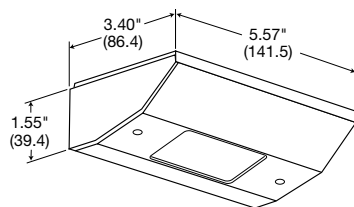

Description	Material	Catalog Number
Slim Box	Stainless Steel	RU100SS
	White Metal	RU100W
	White Nylon	RU170W*
GFCI Fit Box	Stainless Steel	RU200SS
	White Metal	RU200W
	White Nylon	RU270W*

Note: *Steel box with nylon cover.

RU100W

RU200SS

Dimensions

Slim Box

GFCI Fit Box

Vertical Mount

Horizontal Mount

Dimensions in Inches (mm)