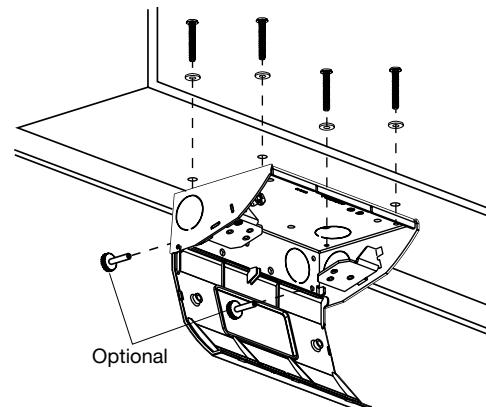

RU100W

RU200SS

Dimensions

Slim Box

GFCI Fit Box

Vertical Mount

Horizontal Mount

Dimensions in Inches (mm)