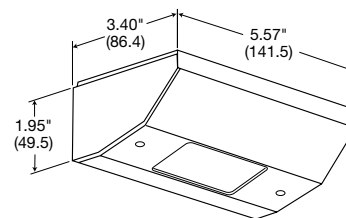

RU100W

RU200SS

Dimensions

Slim Box

GFCI Fit Box

Vertical Mount

Horizontal Mount

Dimensions in Inches (mm)