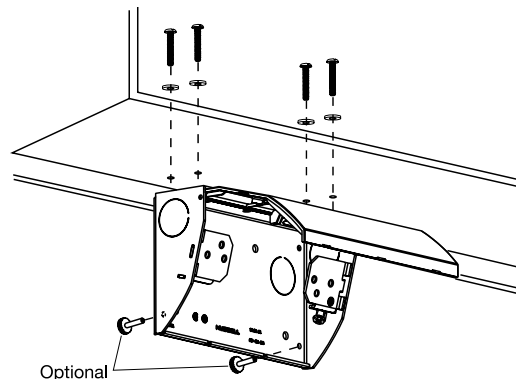

RU100W

RU200SS

Dimensions

Slim Box

GFCI Fit Box

Vertical Mount

Horizontal Mount

Dimensions in Inches (mm)