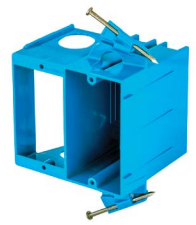

Feed-Through Plates

Color	1-Gang	2-Gang
Ivory	NSAV1I*	NSAV2I*
White	NSAV1W*	NSAV2W*

Note: *Not UL Listed.

Two and Three Gangable AV Wallboxes

HBL985

HBL986

HBL989

RR1500

Box	Dimensions			Top Knockouts	Bottom Knockouts	Back Knockouts	Catalog Number
	Height	Width	Depth				
2-Gang, 2" KO, 54 in ³ capacity	4.21" (107)	4.06" (103)	4.0" (102)	(2) 1/2" (2) 1/2" - 3/4" TKO*	(1) 1", 1 1/4", 1 1/2" and 2"	(2) 1/2" - 3/4" TKO	HBL985
3-Gang, 2" KO, 79 in ³ capacity	4.21" (107)	5.87" (149)	4.0" (102)	(3) 1/2" (3) 1/2" - 3/4" TKO*	(1) 1/2", (1) 1/2" - 3/4" TKO* (1) 1", 1 1/4", 1 1/2" and 2"	(3) 1/2" - 3/4" TKO	HBL986