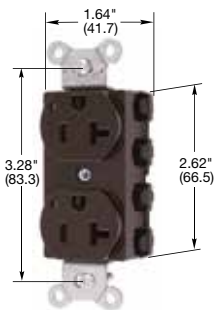

15 and 20 Ampere, 125 Volts

SNAP5362L

Dimensions in Inches (mm)

SNAPConnect® Extra Heavy Duty Receptacles

Duplex