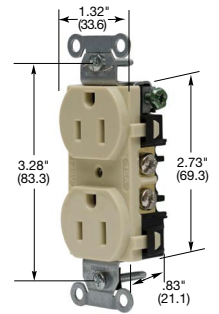

Note: ^ASee section N for additional information on isolated ground devices.
See page A-47 for accessories.
See page Tech-10 for Tamper and Weather Resistant descriptions.
See section O for wallplates.

BR15I