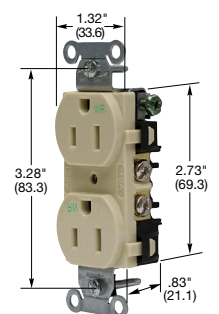

Straight Blade Devices

15 and 20 Ampere, 125 Volts

15A 125V
NEMA 5-15R
UL CSA
0.5 HP

20A 125V
NEMA 5-20R
UL CSA
1 HP

Commercial Specification Grade Receptacles

Duplex	Color	Catalog Number	
Smooth polycarbonate face, duplex, back and side wired.	Black	BR15BLK	BR20BLK
	Blue	BR15BL	BR20BL
	Brown	BR15	BR20
	Gray	BR15GRY	BR20GRY
	Green	BR15GN	BR20GN
	Ivory	BR15I	BR20I
	Light Almond	BR15LA	BR20LA
	Red	BR15R	BR20R
	White	BR15WHI	BR20WHI
Tamper-Resistant, smooth polycarbonate face, duplex, back and side wired.	Black	BR15BLKTR	BR20BLKTR
	Blue	BR15BLTR	BR20BLTR
	Brown	BR15TR	BR20TR
	Gray	BR15GRYTR	BR20GRYTR
	Green	BR15GNTR	BR20GNTR
	Ivory	BR15ITR	BR20ITR
	Light Almond	BR15LATR	BR20LATR
	Red	BR15RTR	BR20RTR
	White	BR15WHITR	BR20WHITR
Weather Resistant, smooth polycarbonate face, duplex, back and side wired.	Black	BR15BLKWR	BR20BLKWR
	Brown	BR15WR	BR20WR
	Gray	BR15GRYWR	BR20GRYWR
	Ivory	BR15IWR	BR20IWR
	Light Almond	BR15LAWR	BR20LAWR
	White	BR15WHIWR	BR20WHIWR
Weather and Tamper-Resistant, smooth polycarbonate face, duplex, back and side wired.	Black	BR15BLKWRTR	BR20BLKWRTR
	Brown	BR15WRTR	BR20WRTR
	Gray	BR15GRYWRTR	BR20GRYWRTR
	Ivory	BR15IWRTR	BR20IWRTR
	Light Almond	BR15LAWRTR	BR20LAWRTR
	White	BR15WHIWRTR	BR20WHIWRTR
Isolated ground^A, smooth nylon face, duplex, side wired only.	Gray	IG15CRGRY	IG20CRGRY
	Ivory	IG15CRI	IG20CRI
	Light Almond	IG15CRLA	IG20CRLA
	Orange	IG15CR	IG20CR
	White	IG15CRWHI	IG20CRWHI
Isolated ground^A, Style Line® decorator*, smooth nylon face, duplex, back and side wired.	Gray	IG15DRGRY	IG20DRGRY
	Ivory	IG15DRI	IG20DRI
	Light Almond	IG15DRLA	IG20DRLA
	Orange	IG15DR	IG20DR
	White	-	IG20DRWHI