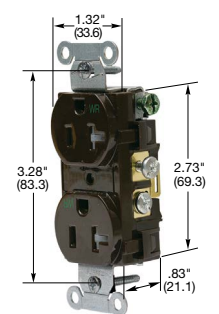

# Straight Blade Devices

15 and 20 Ampere, 125 Volts

15A 125V  
NEMA 5-15R  
UL CSA  
0.5 HP

20A 125V  
NEMA 5-20R  
UL CSA  
1 HP

Note: <sup>A</sup>See section N for additional information on isolated ground devices.  
See page A-47 for accessories.  
See page Tech-10 for Tamper and Weather Resistant descriptions.  
See section O for wallplates.

**BR15I**

**BR20TR**

**BR15IWR**

**BR20WRTR**

**IG20CR**

Dimensions in Inches (mm)