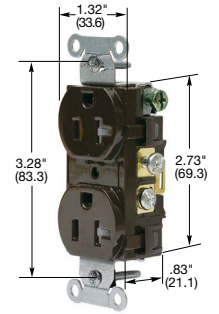

Straight Blade Devices

15 and 20 Ampere, 125 Volts

15A 125V
NEMA 5-15R
UL CSA
0.5 HP

20A 125V
NEMA 5-20R
UL CSA
1 HP

Commercial Specification Grade Receptacles

Duplex	Color	Catalog Number	
Smooth polycarbonate face, duplex, back and side wired.	Black	BR15BLK	BR20BLK
	Blue	BR15BL	BR20BL
	Brown	BR15	BR20
	Gray	BR15GRY	BR20GRY
	Green	BR15GN	BR20GN
	Ivory	BR15I	BR20I
	Light Almond	BR15LA	BR20LA
	Red	BR15R	BR20R
	White	BR15WHI	BR20WHI
Tamper-Resistant, smooth polycarbonate face, duplex, back and side wired.	Black	BR15BLKTR	BR20BLKTR
	Blue	BR15BLTR	BR20BLTR
	Brown	BR15TR	BR20TR
	Gray	BR15GRYTR	BR20GRYTR
	Green	BR15GNTR	BR20GNTR
	Ivory	BR15ITR	BR20ITR
	Light Almond	BR15LATR	BR20LATR
	Red	BR15RTR	BR20RTR
	White	BR15WHITR	BR20WHITR
Weather Resistant, smooth polycarbonate face, duplex, back and side wired.	Black	BR15BLKWR	BR20BLKWR
	Brown	BR15WR	BR20WR
	Gray	BR15GRYWR	BR20GRYWR
	Ivory	BR15IWR	BR20IWR
	Light Almond	BR15LAWR	BR20LAWR
	White	BR15WHIWR	BR20WHIWR
Weather and Tamper-Resistant, smooth polycarbonate face, duplex, back and side wired.	Black	BR15BLKWRTR	BR20BLKWRTR
	Brown	BR15WRTR	BR20WRTR
	Gray	BR15GRYWRTR	BR20GRYWRTR
	Ivory	BR15IWRTR	BR20IWRTR
	Light Almond	BR15LAWRTR	BR20LAWRTR
	White	BR15WHIWRTR	BR20WHIWRTR
Isolated ground^A, smooth nylon face, duplex, side wired only.	Gray	IG15CRGRY	IG20CRGRY
	Ivory	IG15CRI	IG20CRI
	Light Almond	IG15CRLA	IG20CRLA
	Orange	IG15CR	IG20CR
	White	IG15CRWHI	IG20CRWHI
Isolated ground^A, Style Line® decorator*, smooth nylon face, duplex, back and side wired.	Gray	IG15DRGRY	IG20DRGRY
	Ivory	IG15DRI	IG20DRI
	Light Almond	IG15DRLA	IG20DRLA
	Orange	IG15DR	IG20DR
	White	-	IG20DRWHI