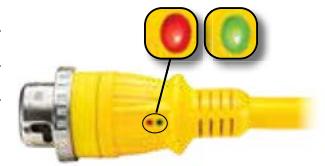

IP56
SUITABILITY
(Boatside)

50A 125V

HBL61CM53
HBL61CM43

50A 125V Cable Sets and Twist-Lock® Devices

Description	Catalog Number
Yellow 50 ft. (15.2m) vinyl jacketed shore power cable set. #6 AWG type STOW is completely factory pre-wired with molded-on devices. Connector end has threaded metallic sealing ring to make inlet/connector interface watertight. IP54 SUITABILITY (BOATSIDE).	HBL61CM53
Same as HBL61CM53 except with two high intensity LEDs.	HBL61CM53LED
Same as HBL61CM53 except 25 ft. (7.6m) in length.	HBL61CM43
Same as HBL61CM43 except with two high intensity LEDs.	HBL61CM43LED
Three conductor, #6 AWG type STOW, yellow PVC jacketed portable cord with jute fillers for added flexibility. Ideal for making cable sets, extension cords and adapters will not mark boat's deck. 250 ft. (75.2m) lengths only.	YC306250
Nickel plated brass plug has heat resistant thermoset interior and combination metal and rubber cord grip, provides superior strain relief capability. Cord grip range is .44-1.14 in. (11.1-29.0). IP20 SUITABILITY.	HBL63CM61*
Single receptacle has a heat-resistant thermoset base. IP20 SUITABILITY.	HBL63CM70*

HBL61CM53LED
HBL61CM43LED

Note: *UL Listed and CSA Certified.

See page AA-13 for features and benefits.

HBL63CM61

Boots and Weatherproof Plates

Description	Catalog Number
Yellow Seal-Tite® cover for weatherproofing 50A plugs. IP55 SUITABILITY.	HBL77CM16**
White Seal-Tite cover for weatherproofing 50A plugs. IP55 SUITABILITY.	HBL77CM16W**
Yellow Valox® lift cover for weatherproofing 50A receptacles. Meets requirements of the most stringent of UL's three listing categories for weatherproof plates. Stainless steel screws and a neoprene gasket included. For mounting to FS/FD type weatherproof boxes. IP44 SUITABILITY.	HBL77CM74WO
Same as HBL77CM74WO except gray in color. IP44 SUITABILITY.	HBL7774WO
Stainless steel wall plate for 50A receptacle.	SS750