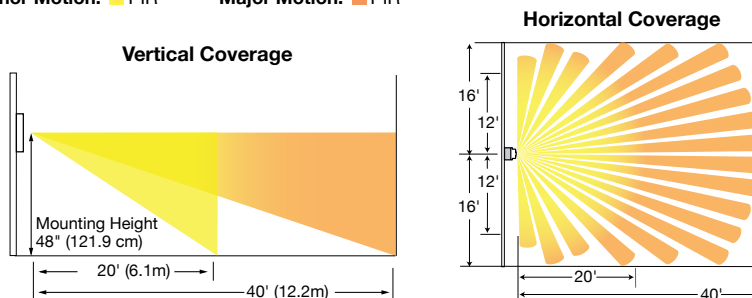

Note: See below for coverage patterns.

Count Down Timer Wall Switch

Description	Color	30 Minutes: OFF, 5, 10, 20, 30	60 Minutes: OFF, 15, 30, 45, 60	12 Hours: OFF, 2, 4, 8, 12
1000W @ 120V AC and 1400W @ 277V AC.	Ivory	DT5030I	DT5060I	DT5012I
	Light Almond	DT5030LA	DT5060LA	DT5012LA
	White	DT5030W	DT5060W	DT5012W

Note: Neutral required.

Digital Timer Wall Switch

Description	Color	120V AC	277V AC	Catalog Number
Dip switch enabled preset intervals. User adjustable 1 min up to 4 hours, 3-way capable. Includes an ON/OFF momentary push button switch feature.	White	960W	1200W	DT2000W

Note: Neutral required.

Wall Switches Coverage Patterns

Minor Motion: ■ PIR   Major Motion: ■ PIR

WS1000, WS2000 SERIES