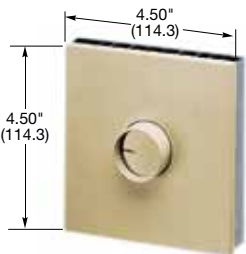

Slide and Rotary Control Dimmers

AS103
1000W Dimmer
Fits Single-Gang Wall Boxes

AS203
2000W Dimmer
Fits Single-Gang Wall Boxes

AR101
1000W Dimmer
Fits Single-Gang Wall Boxes

AR201
2000W Dimmer
Fits Single-Gang Wall Boxes