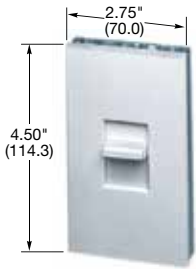

Slide and Rotary Control Dimmers

AS103
1000W Dimmer
Fits Single-Gang Wall Boxes

AS203
2000W Dimmer
Fits Single-Gang Wall Boxes

AR101
1000W Dimmer
Fits Single-Gang Wall Boxes

AR201
2000W Dimmer
Fits Single-Gang Wall Boxes

Architectural Grade, Incandescent Preset Slide Control Dimmers

Description	Color	Rating	Catalog Number
Single pole/three way - preset.	White	1000W, 120V AC, 60Hz	AS103
Single pole/three way - preset.	White	2000W, 120V AC, 60Hz	AS203