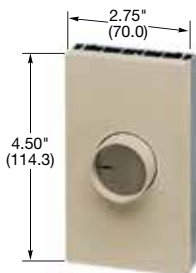

Slide and Rotary Control Dimmers

AS103
1000W Dimmer
Fits Single-Gang Wall Boxes

AS203
2000W Dimmer
Fits Single-Gang Wall Boxes

AR101
1000W Dimmer
Fits Single-Gang Wall Boxes

AR201
2000W Dimmer
Fits Single-Gang Wall Boxes

Architectural Grade, Incandescent Preset Slide Control Dimmers

Description	Color	Rating	Catalog Number
Single pole/three way - preset.	White	1000W, 120V AC, 60Hz	AS103
Single pole/three way - preset.	White	2000W, 120V AC, 60Hz	AS203