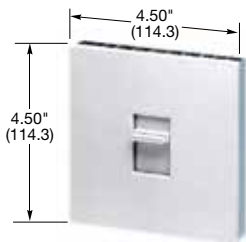

AS203
2000W Dimmer
Fits Single-Gang Wall Boxes