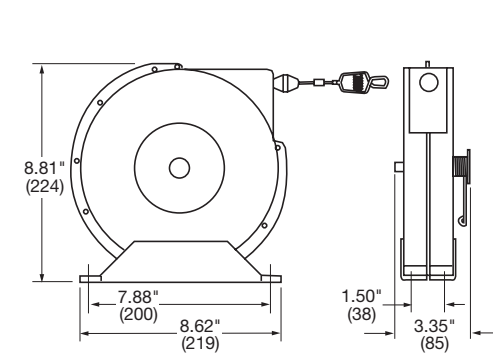

HBLHR2535

HBL50SD

Air/Water Hose Reels

Description	Cable Length Feet (m)	Max Pressure Psi	Frame Size	Input Hose Fitting (NPTF)	O.D. Inch (mm)	Weight Lbs. (kg)	Catalog Number
Low pressure 1/4" ID.	35 (10.7)	300	A	1/4	0.51 (13.0)	24 (10.9)	HBLHR2535
	50 (15.2)	300	B	1/4	0.51 (13.0)	26 (11.8)	HBLHR2550
Low pressure 3/8" ID.	25 (7.6)	300	A	3/8	0.65 (16.5)	23 (10.4)	HBLHR3825
	50 (15.2)	300	C	3/8	0.65 (16.5)	36 (16.3)	HBLHR3850
	70 (21.3)	300	E	3/8	0.65 (16.5)	50 (22.7)	HBLHR3870
Low pressure 1/2" ID.	35 (10.7)	300	C	3/8	0.77 (19.6)	38 (17.2)	HBLHR5035
	50 (15.2)	300	E	3/8	0.77 (19.6)	44 (20.0)	HBLHR5050

Static Discharge Reels

Description	Cable Length Feet (m)	Cable Type	Weight Lbs. (kg)	Catalog Number
Static discharge reel.	50 (15.2)	Single 3/4" Steel	12 (5.4)	HBL50SD
Static discharge reel.	50 (15.2)	Single 3/32" Steel Nylon Coated	13 (5.9)	HBL50SDN
Static discharge reel.	50 (15.2)*	Dual (Y) 3/32" Steel	13 (5.9)	HBL50YSD

Note: *35 ft. (10.6m) + Dual 15 ft. (4.5m) for "Y".

Dimensions

Frame size	A	B	C	D	E	F	G	H	J	K	L	M
A	12.88 (327)	11.25 (286)	8.00 (203)	9.88 (250)	12.13 (308)	5.50 (140)	2.50 (64)	2.50 (64)	4.00 (102)	5.09 (132)	8.38 (213)	—
B	14.50 (368)	12.81 (325)	9.75 (248)	11.25 (285)	13.75 (349)	6.19 (157)	3.16 (80)	2.50 (64)	4.00 (102)	5.88 (149)	8.38 (213)	—
C	17.50 (445)	15.63 (286)	9.75 (248)	11.25 (285)	16.50 (419)	6.19 (157)	3.16 (80)	2.50 (64)	4.00 (102)	5.88 (149)	10.25 (260)	—
E	20.38 (518)	18.12 (460)	7.88 (200)	9.45 (240)	19.00 (483)	6.63 (168)	3.35 (85)	3.86 (98)	5.43 (138)	6.10 (155)	11.00 (280)	9.5 (241)

Air/Water Hose Reels

Static Discharge Reel

Dimensions in Inches (mm)