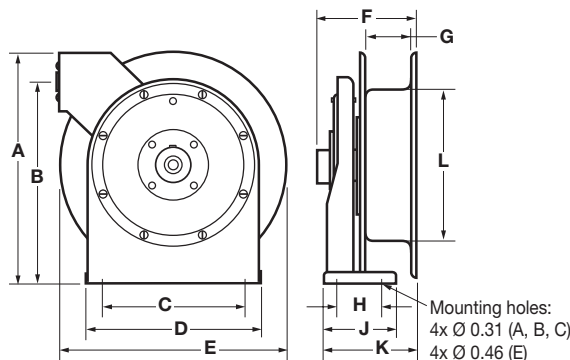

HBLHR2535

HBL50SD

Air/Water Hose Reels

Description	Cable Length Feet (m)	Max Pressure Psi	Frame Size	Input Hose Fitting (NPTF)	O.D. Inch (mm)	Weight Lbs. (kg)	Catalog Number
Low pressure 1/4" ID.	35 (10.7)	300	A	1/4	0.51 (13.0)	24 (10.9)	HBLHR2535
	50 (15.2)	300	B	1/4	0.51 (13.0)	26 (11.8)	HBLHR2550
Low pressure 3/8" ID.	25 (7.6)	300	A	3/8	0.65 (16.5)	23 (10.4)	HBLHR3825
	50 (15.2)	300	C	3/8	0.65 (16.5)	36 (16.3)	HBLHR3850
	70 (21.3)	300	E	3/8	0.65 (16.5)	50 (22.7)	HBLHR3870
Low pressure 1/2" ID.	35 (10.7)	300	C	3/8	0.77 (19.6)	38 (17.2)	HBLHR5035
	50 (15.2)	300	E	3/8	0.77 (19.6)	44 (20.0)	HBLHR5050

Static Discharge Reels

Description	Cable Length Feet (m)	Cable Type	Weight Lbs. (kg)	Catalog Number
Static discharge reel.	50 (15.2)	Single 3/4" Steel	12 (5.4)	HBL50SD
Static discharge reel.	50 (15.2)	Single 3/32" Steel Nylon Coated	13 (5.9)	HBL50SDN
Static discharge reel.	50 (15.2)*	Dual (Y) 3/32" Steel	13 (5.9)	HBL50YSD

Note: *35 ft. (10.6m) + Dual 15 ft. (4.5m) for "Y".

Dimensions

Frame size	A	B	C	D	E	F	G	H	J	K	L	M
A	12.88 (327)	11.25 (286)	8.00 (203)	9.88 (250)	12.13 (308)	5.50 (140)	2.50 (64)	2.50 (64)	4.00 (102)	5.09 (132)	8.38 (213)	—
B	14.50 (368)	12.81 (325)	9.75 (248)	11.25 (285)	13.75 (349)	6.19 (157)	3.16 (80)	2.50 (64)	4.00 (102)	5.88 (149)	8.38 (213)	—
C	17.50 (445)	15.63 (286)	9.75 (248)	11.25 (285)	16.50 (419)	6.19 (157)	3.16 (80)	2.50 (64)	4.00 (102)	5.88 (149)	10.25 (260)	—
E	20.38 (518)	18.12 (460)	7.88 (200)	9.45 (240)	19.00 (483)	6.63 (168)	3.35 (85)	3.86 (98)	5.43 (138)	6.10 (155)	11.00 (280)	9.5 (241)

Air/Water Hose Reels

Static Discharge Reel

Dimensions in Inches (mm)