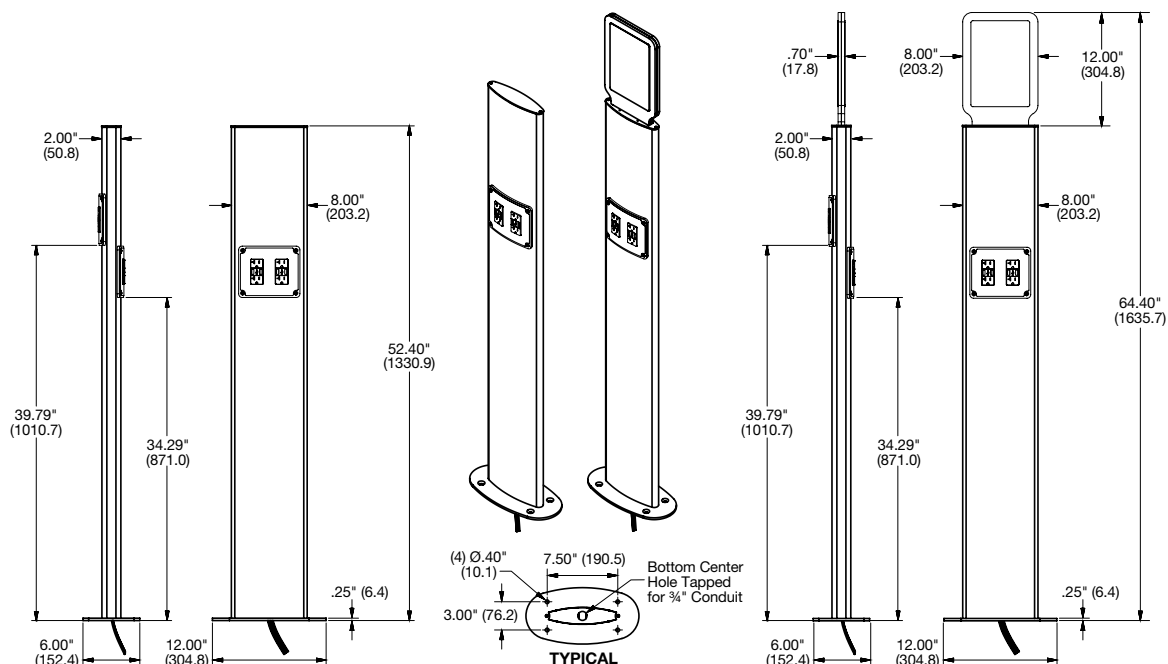

Power Charging Pedestals

Description	Color	Catalog Number
Hubbell Charging Power Stand, 52.40 inches tall.	Gray	HCPWRPED52GRY
Hubbell Charging Power Stands, 52.40 inches tall, Light Kit.	Gray	HCPWRPED52LKGRY

Description	Color	Catalog Number
Hubbell Charging Power Stands, 52.40 inches tall, Light Kit with Custom Branding.	Gray	HCPWRPED52LKGRYxxx
Custom Artwork Specification.	Maximum print area: 6.75" W x 9.13" H Preferred file formats: Adobe Illustrator, Vector File, Encapsulated Postscript and Layered PDF	

Note: No Minimum Order Quantity for special order units.

HCPWRPED52GRY

HCPWRPED52LKGRY

HCPWRPED52LKGRY Standard Light Kit

HCPWRPED52LKGRYxxx - Example - Custom Light Kit Graphics

Specifications

- UL/cUL 1773 Listed

Dimensions Inches (mm)

Dimensions in Inches (mm)