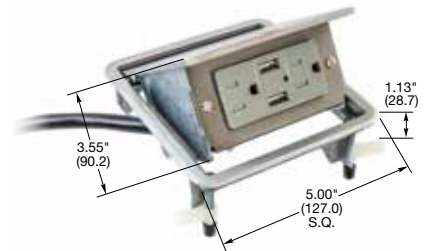

SNAPConnect® USB Charger Duplex Receptacles

Description	Color	15A 125V AC	20A 125V AC
Hospital Grade SNAPConnect USB Charger, Tamper-Resistant Style Line® decorator duplex receptacle, 15 or 20 Amp, 125 Volt AC with one type A & one type-C USB port, 3 Amp up to 9 Volt USB output.	Black	SNAP8200UACBK	SNAP8300UACBK
	Brown	SNAP8200UAC	SNAP8300UAC
	Gray	SNAP8200UACGY	SNAP8300UACGY
	Ivory	SNAP8200UACI	SNAP8300UACI
	Light Almond	SNAP8200UACLA	SNAP8300UACLA
	Red	SNAP8200UACR	SNAP8300UACR
	White	SNAP8200UACW	SNAP8300UACW
SNAPConnect USB Charger, Tamper-Resistant Style Line® decorator duplex receptacle, 15 or 20 Amp, 125 Volt AC with one type A & one type-C USB port, 3 Amp up to 9 Volt USB output.	Black	SNAP15UACBK	SNAP20UACBK
	Brown	SNAP15UAC	SNAP20UAC
	Gray	SNAP15UACGY	SNAP20UACGY
	Ivory	SNAP15UACI	SNAP20UACI
	Light Almond	SNAP15UACLA	SNAP20UACLA
	White	SNAP15UACW	SNAP20UACW
Clear right angle terminal with 6 inch leads #12 AWG THHN/THWN-2; Polycarbonate housing material.	Solid	SNAP1RA	SNAP1RA
	Stranded	SNAP2RA	SNAP2RA

SNAP8300UACW

USB4W

USB102W

4 Port USB Charger Outlets

Description	Color	Catalog Number
USB Charger Outlets, 4 USB ports, two Type A & two Type-C ports, 5 Amp up to 9 Volt DC, Style Line® decorator.	Black	USB4ACBK
	Brown	USB4AC
	Gray	USB4ACGY
	Ivory	USB4ACI
	Light Almond	USB4ACLA
	White	USB4ACW

2X2 USB Work Surface Pop-Up Boxes

Surface Dimensions	Cut Out Dimensions	Product Depth	Maximum Surface Thickness	Finish	Catalog Number
5" x 5"	4.62" x 4.62"	3.55"	1.125"	Brushed Aluminum	WSBUSB2X2ALU
5" x 5"	4.62" x 4.62"	3.55"	1.125"	Black Powder Coat	WSBUSB2X2BLK