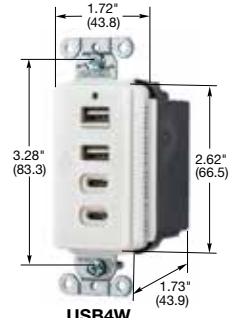

SNAPConnect® USB Charger Duplex Receptacles

Description	Color	15A 125V AC	20A 125V AC
Hospital Grade SNAPConnect USB Charger, Tamper-Resistant Style Line® decorator duplex receptacle, 15 or 20 Amp, 125 Volt AC with one type A & one type-C USB port, 3 Amp up to 9 Volt USB output.	Black	SNAP8200UACBK	SNAP8300UACBK
	Brown	SNAP8200UAC	SNAP8300UAC
	Gray	SNAP8200UACGY	SNAP8300UACGY
	Ivory	SNAP8200UACI	SNAP8300UACI
	Light Almond	SNAP8200UACLA	SNAP8300UACLA
	Red	SNAP8200UACR	SNAP8300UACR
	White	SNAP8200UACW	SNAP8300UACW
SNAPConnect USB Charger, Tamper-Resistant Style Line® decorator duplex receptacle, 15 or 20 Amp, 125 Volt AC with one type A & one type-C USB port, 3 Amp up to 9 Volt USB output.	Black	SNAP15UACBK	SNAP20UACBK
	Brown	SNAP15UAC	SNAP20UAC
	Gray	SNAP15UACGY	SNAP20UACGY
	Ivory	SNAP15UACI	SNAP20UACI
	Light Almond	SNAP15UACLA	SNAP20UACLA
	White	SNAP15UACW	SNAP20UACW
Clear right angle terminal with 6 inch leads #12 AWG THHN/THWN-2; Polycarbonate housing material.	Solid	SNAP1RA	SNAP1RA
	Stranded	SNAP2RA	SNAP2RA

SNAP8300UACW

USB4W

USB102W

4 Port USB Charger Outlets

Description	Color	Catalog Number
USB Charger Outlets, 4 USB ports, two Type A & two Type-C ports, 5 Amp up to 9 Volt DC, Style Line® decorator.	Black	USB4ACBK
	Brown	USB4AC
	Gray	USB4ACGY
	Ivory	USB4ACI
	Light Almond	USB4ACLA
	White	USB4ACW

2X2 USB Work Surface Pop-Up Boxes

Surface Dimensions	Cut Out Dimensions	Product Depth	Maximum Surface Thickness	Finish	Catalog Number
5" x 5"	4.62" x 4.62"	3.55"	1.125"	Brushed Aluminum	WSBUSB2X2ALU
5" x 5"	4.62" x 4.62"	3.55"	1.125"	Black Powder Coat	WSBUSB2X2BLK