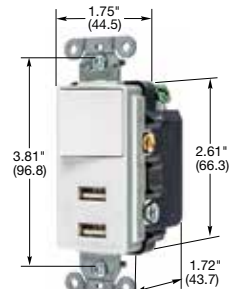

USB102W

4 Port USB Charger Outlets

Description	Color	Catalog Number
USB Charger Outlets, 4 USB ports, two Type A & two Type-C ports, 5 Amp up to 9 Volt DC, Style Line® decorator.	Black	USB4ACBK
	Brown	USB4AC
	Gray	USB4ACGY
	Ivory	USB4ACI
	Light Almond	USB4ACLA
	White	USB4ACW

Switch Combo Outlets

Description	Color	Catalog Number
Switch Combo Outlet, two USB type 2.0 ports, 2.1 Amp, 5 Volt DC, Style Line® decorator.	Black	USB102BK
	Brown	USB102
	Gray	USB102GY
	Ivory	USB102I
	Light Almond	USB102LA
	White	USB102W

2X2 USB Work Surface Pop-Up Boxes

Surface Dimensions	Cut Out Dimensions	Product Depth	Maximum Surface Thickness	Finish	Catalog Number
5" x 5"	4.62" x 4.62"	3.55"	1.125"	Brushed Aluminum	WSBUSB2X2ALU
5" x 5"	4.62" x 4.62"	3.55"	1.125"	Black Powder Coat	WSBUSB2X2BLK