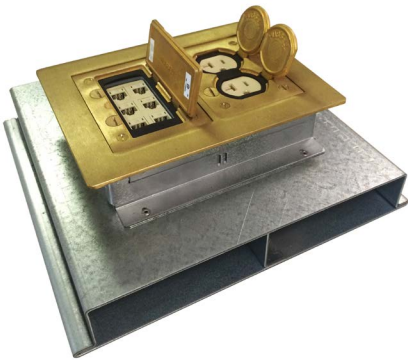

Underfloor Duct Raceway Activation Kits

- Available in brass and brushed aluminum to meet aesthetic requirements
- Available in one, two and three-gang options
- ScrubShield® Complies with UL514A scrub water requirements
- Flanged design may be used in tile, wood, carpet, terrazzo and bare concrete applications
- Uniform look when used in same areas where Hubbell floor boxes are installed
- Blank Closure Plates are available to close off insert opening when abandoning Activation Kits. Plates are available in single, double and triple-gang configurations in brass, aluminum and stainless steel. Consult factory for additional information.

Flush Insert Underfloor Duct		Finish	1-Gang 6" x 4.85"	2-Gang 6" x 8.13"	3-Gang 6" x 11.34"	
Flanges	Flanges are provided with adapter plates and accessories required for installing to rectangular Underfloor Duct preset inserts and aftersets.	Brass	SB3083W-UFD	SB3084W-UFD	SB3085W-UFD	
		Aluminum	SA3083W-UFD	SA3084W-UFD	SA3085W-UFD	
						
Covers All Covers 4.15" x 2.99"			Duplex Flap	Duplex Screw	Style Line Decorator Opening	Combination 2 1/8" x 3/4"
	Brass	S3825	S3625	S3826	S2425	
	Aluminum	SA3825	SA3625	SA3826	SA2425	
						
			Combination 2 1/8" x 1"	2 1/8" Single Receptacle	2 3/8" Single Receptacle	Blank
	Brass	S2625	S2825	S3425	S3813	
	Aluminum	SA2625	—	—	SA3813	
						

Round Insert Underfloor Duct								
Housing	Die-cast aluminum frame, brushed aluminum housing, chase nipple, without plates	1" Chase Nipple	SC3099A					
		3/4" Chase Nipple	SC3098A					
Plates	Duplex Receptacle	Single Receptacle 1.39" (35.3 mm) opening	Style Line Decorator	Blank	Telephone bushing 1 in. I.D. and (2) 3/8" KO for coax	Furniture Feed aluminum plate with 3/4" trade size KO	Furniture Feed aluminum plate, blank	
		SS309D	SS309S	SS309DS	SS309B	SS309T	SS309SF	SS309BF
		