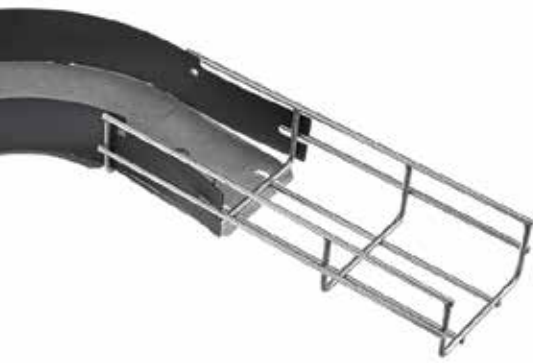

# Wire Basket Tray System

## Accessories for Wire Basket Tray, Preformed Fittings

### Features

- Labor and time savings
- Consistent installations
- For round and flat tray
- Steel pre-galvanized bases
- Interlocking polymer side walls
- Splicing hardware included
- Available with steel side walls