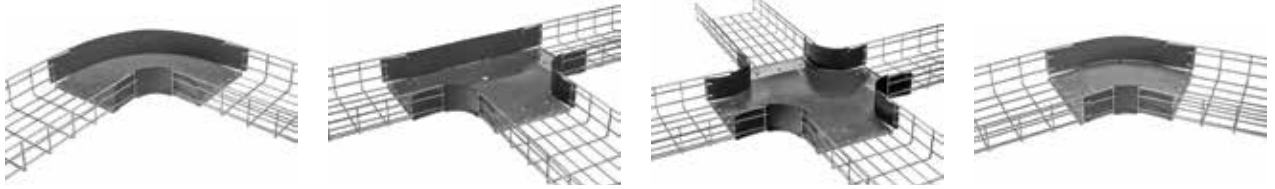

# Wire Basket Tray System

## Accessories for Wire Basket Tray, Preformed Fittings

### Features

- Labor and time savings
- Consistent installations
- For round and flat tray
- Steel pre-galvanized bases
- Interlocking polymer side walls
- Splicing hardware included
- Available with steel side walls