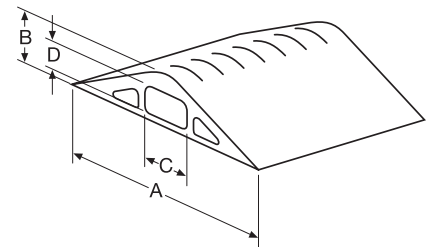

### Accessories

Description	Catalog Number
1" Wide, 75' Roll Double-Sided Adhesive Tape.	<b>FTT1</b>
2" Wide, 75' Roll Double-Sided Adhesive Tape.	<b>FTT2</b>

Note: \*ADA Compliant Section 4.5.2.

### Dimensions

FloorTrak®	FT2 in. (mm)	FT3 in. (mm)	FT4 in. (mm)	FT10 (Heavy Duty) in. (mm)
Width (A)	2.75" (69.9)	3.00" (76.2)	3.25" (82.6)	5.6" (142.24)
Height (B)	.53" (13.5)	.75" (19.1)	1.10" (27.9)	1.7" (43.18)
Center Hole (Cx Dx)	.60" x .31" (15.2) x (7.9)	.75" x .50" (19.1) x (12.7)	1.21" x .75" (30.7) x (19.1)	1.81" x 1.25" (45.98 x 31.75)