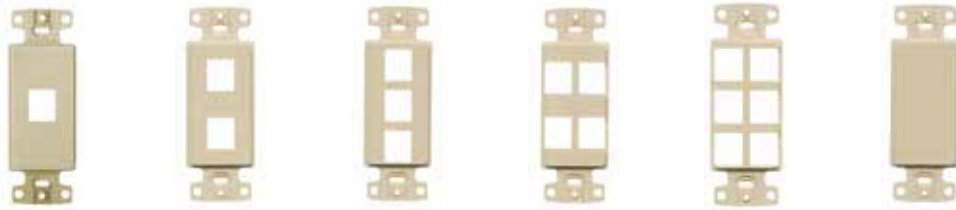

Decorator Frames and Modular Snap Fit Jacks

Decorator Frames

Color	1-Gang, 1-Port	1-Gang, 2-Port	1-Gang, 3-Port	1-Gang, 4-Port	1-Gang, 6-Port	1-Gang, Adapter Blank**
Black	NS611BK	NS612BK	NS613BK	NS614BK	NS616BK	NS620BK
Gray	NS611GY	NS612GY	NS613GY	NS614GY	NS616GY	NS620GY
Ivory	NS611I	NS612I	NS613I	NS614I	NS616I	NS620I
Light Almond	NS611LA	NS612LA	NS613LA	NS614LA	NS616LA	NS620LA
White	NS611W	NS612W	NS613W	NS614W	NS616W	NS620W

Note: **To fill an extra decorator opening or to create customized openings.

Molded-In Voice/Low-Speed Data - Modular Snap Fit

Category 6 Jack

Category 5e Jack

USOC Jack

Color	Category 6 Jack		Category 5e Jack		USOC Jack
	(single)	(25 pack)	(single)	(25 pack)	(single)
Black	NSJ6BK	NSJ6BK25	NSJ5EBK	NSJ5EBK25	NSJUBK
Blue	NSJ6B	NSJ6B25	NSJ5EB	NSJ5EB25	NSJUB
Gray	NSJ6GY	NSJ6GY25	NSJ5EGY	NSJ5EGY25	NSJUGY
Green	NSJ6GN	NSJ6GN25	NSJ5EGN	NSJ5EGN25	NSJUGN
Ivory	NSJ6I	NSJ6I25	NSJ5EI	NSJ5EI25	NSJUI
Light Almond	NSJ6LA	NSJ6LA25	NSJ5ELA	NSJ5ELA25	NSJULA
Orange	NSJ6OR	NSJ6OR25	NSJ5EOR	NSJ5EOR25	NSJUOR
Red	NSJ6R	NSJ6R25	NSJ5ER	NSJ5ER25	NSJUR
White	NSJ6W	NSJ6W25	NSJ5EW	NSJ5EW25	NSJUW
Yellow	NSJ6Y	NSJ6Y25	NSJ5EY	NSJ5EY25	NSJUY

RCA Gold Pass-Through, Female to Female, Red Interior

RCA Gold Pass-Through, Female to Female, White Interior

RCA Gold Pass-Through, Female to Female, Yellow Interior

RCA Gold Pass-Through, Female to Female, Blue Interior

Audio/Video Connectors - Recessed

Gold F-Type Coupler Bulkhead, Female to Female

RCA Gold Pass-Through, Female to Female, Red Interior

RCA Gold Pass-Through, Female to Female, White Interior

RCA Gold Pass-Through, Female to Female, Yellow Interior