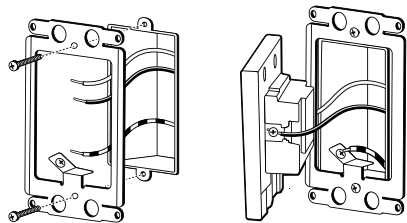

Receptacle: 15A 125V Receptacle: 20A 125V

Dimensions

Single Wireless Wall Mount Phone Charger

Combination Wireless Wall Mount Phone Charger

Mounting Installation

Single Wireless Wall Mount Phone Charger

- 1) Screw in wall box
- 2) Terminate wires

- 3) Screw on sub-plate
- 4) Snap on wallplate
- 5) No cord, No problem!

Combination Wireless Wall Mount Phone Charger

- 1) Terminate wires
- 2) Screw on sub-plate

- 3) Snap on wallplate
- 4) No cord, No problem!