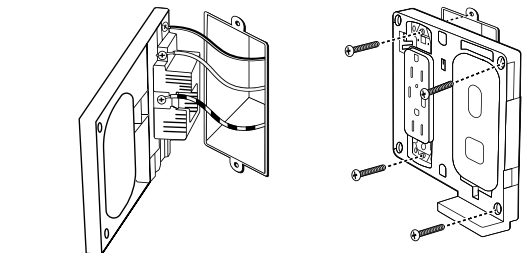

Receptacle: 15A 125V Receptacle: 20A 125V

Dimensions

Single Wireless Wall Mount Phone Charger

Combination Wireless Wall Mount Phone Charger

Mounting Installation

Single Wireless Wall Mount Phone Charger

- 1) Screw in wall box
- 2) Terminate wires

- 3) Screw on sub-plate
- 4) Snap on wallplate
- 5) No cord, No problem!

Combination Wireless Wall Mount Phone Charger

- 1) Terminate wires
- 2) Screw on sub-plate

- 3) Snap on wallplate
- 4) No cord, No problem!