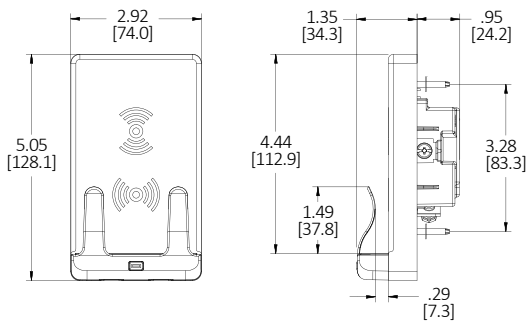

USB1518

USB1528AC

USB2028AC

Qi Certified Wireless Chargers

Description	Color	Rating	Catalog Number
Wireless Wall Mount Phone Charger	White	Coil: 7.5 watt Inductive, 125 volt input	USB1518
Combination Wireless Wall Mount Phone Charger	White	Coil: 7.5 watt Inductive, USB: 5A 5V DC	USB1528AC USB2028AC

Receptacle: 15A 125V Receptacle: 20A 125V

Dimensions

Single Wireless Wall Mount Phone Charger

Combination Wireless Wall Mount Phone Charger

Mounting Installation

Single Wireless Wall Mount Phone Charger

- 1) Screw in wall box
- 2) Terminate wires