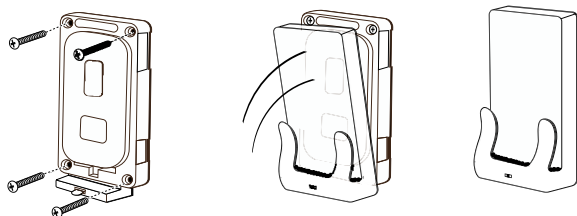

USB1518

USB1528AC

USB2028AC

Qi Certified Wireless Chargers

Description	Color	Rating	Catalog Number
Wireless Wall Mount Phone Charger	White	Coil: 7.5 watt Inductive, 125 volt input	USB1518
Combination Wireless Wall Mount Phone Charger	White	Coil: 7.5 watt Inductive, USB: 5A 5V DC	USB1528AC USB2028AC

Receptacle: 15A 125V Receptacle: 20A 125V

Dimensions

Single Wireless Wall Mount Phone Charger

Combination Wireless Wall Mount Phone Charger

Mounting Installation

Single Wireless Wall Mount Phone Charger

- 1) Screw in wall box
- 2) Terminate wires

- 3) Screw on sub-plate
- 4) Snap on wallplate
- 5) No cord, No problem!

Combination Wireless Wall Mount Phone Charger

- 1) Terminate wires
- 2) Screw on sub-plate

- 3) Snap on wallplate
- 4) No cord, No problem!