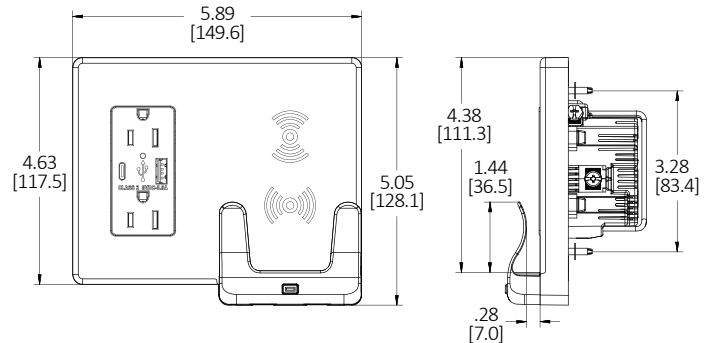

USB1518

USB1528AC

USB2028AC

Qi Certified Wireless Chargers

Description	Color	Rating	Catalog Number
Wireless Wall Mount Phone Charger	White	Coil: 7.5 watt Inductive, 125 volt input	USB1518
Combination Wireless Wall Mount Phone Charger	White	Coil: 7.5 watt Inductive, USB: 5A 5V DC	USB1528AC USB2028AC

Receptacle: 15A 125V Receptacle: 20A 125V

Dimensions

Single Wireless Wall Mount Phone Charger

Combination Wireless Wall Mount Phone Charger

Mounting Installation

Single Wireless Wall Mount Phone Charger

- 1) Screw in wall box
- 2) Terminate wires