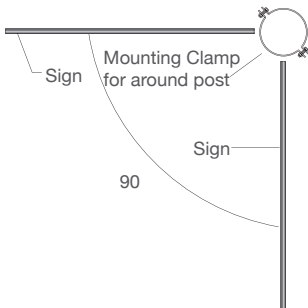

Chamfered Paddle  
(cast)

Rectangular Paddle  
(extruded)

Shown with Header Paddle

Shown with Chamfered Logo Header

Shown with Header Paddle

Shown with 16" Decorative Scroll

Shown with 16" Decorative Scroll

Shown with 16" Decorative Scroll

Shown with Shop Keeper Mounting

Shown with Shop Keeper Mounting

Shown with Shop Keeper Mounting

**Twin Sign Mounting Orientation**

**Vinyl Letters & Numbers**

AaBbCcDdEe 12345  
*Goudy Bold*  
 ABCDE 12345  
*Clearbell*  
 ABCDE 12345  
*Swiss 721 Extra Bold*