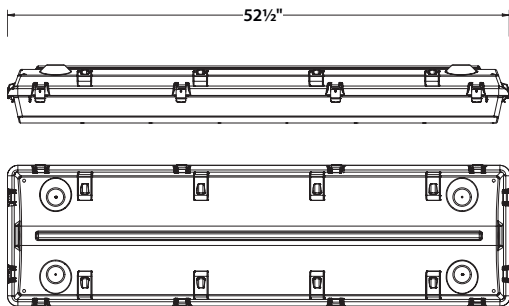

PRODUCT AVAILABILITY

SIZE	LUMEN PACKAGE	NOMINAL LUMENS RANGE	NOMINAL WATTS	LUMENS/WATT	AMBIENT MAX. (UNIV. VOLTAGE)
4'	L	11,079 - 12,495	91	122 - 137	45
	M	15,349 - 16,539	122	126 - 136	45
	MH	16,580 - 18,689	138	121 - 136	45
	H	20,714 - 22,321	174	119 - 129	35
	HV	23,805 - 25,651	188	126 - 136	30
	V	29,040 - 32,557	260	112 - 126	30
	X	35,357 - 38,099	328	108 - 116	25

Lumens vary according to color temperatures and other factors. See specific photometric test(s).