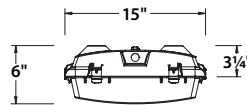

PRODUCT AVAILABILITY

SIZE	LUMEN PACKAGE	NOMINAL LUMENS RANGE	NOMINAL WATTS	LUMENS/WATT	AMBIENT MAX. (UNIV. VOLTAGE)
4'	L	11,079 - 12,495	91	122 - 137	45
	M	15,349 - 16,539	122	126 - 136	45
	MH	16,580 - 18,689	138	121 - 136	45
	H	20,714 - 22,321	174	119 - 129	35
	HV	23,805 - 25,651	188	126 - 136	30
	V	29,040 - 32,557	260	112 - 126	30
	X	35,357 - 38,099	328	108 - 116	25

Lumens vary according to color temperatures and other factors. See specific photometric test(s).