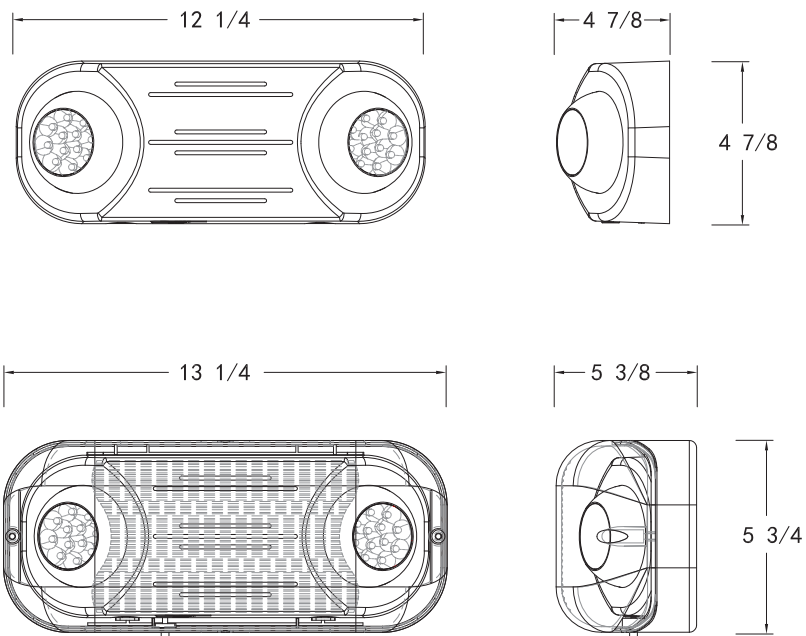

CSWEU2LED

Outdoor Wet Location LED Emergency Light

FEATURES

- Injection molded, flame retardant thermoplastic housing
- Fully gasketed clear poly-carbonate shield
- 2 each fully adjustable LED lamp-heads
- External Push-to-Test and LED-On indicator
- Long-Life Nickel Cadmium battery for UL recognized 90 minute emergency lighting
- Wet Location Listed for 10°C to 40°C (50°F-104°F)
- UL924 Wet Location Listed

tradeSELECT™

WET LOCATION

ORDERING INFORMATION

CATALOG NUMBER	DESCRIPTION
CSWEU2LED	Outdoor Wet Location LED Emergency Light, White Housing, Poly-Carbonate face-shield

Not Available in Canada