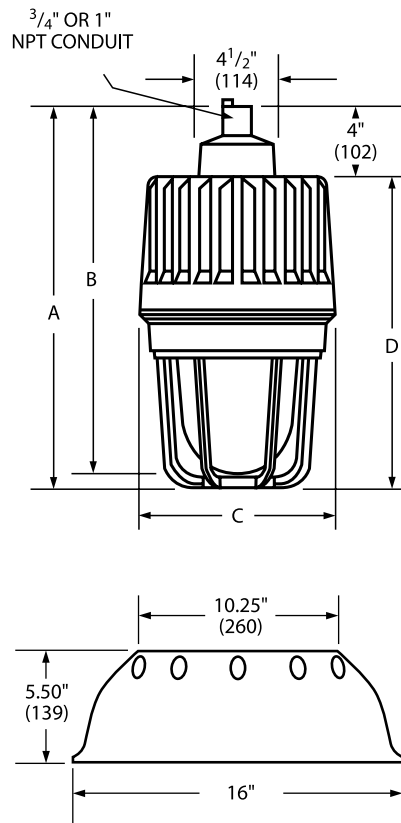

EBB Series

Hazardous Location Emergency Light

FEATURES

- Emergency luminaire in explosion proof applications
- Medium-Gray, epoxy-clad, copper-free aluminum housing
- Impact resistant, prismatic glass globes with incandescent lamps
- Temperature range: 0°C to 40°C (32°F to 104°F)
- UL 924 and 844 listed for NEC C1D1 & C1D2 Groups C & D, C2D1 & C2D2, C3D1 & C3D2

EMERGENCY LIGHTING

ORDERING INFORMATION

EBB				
MODEL	# OF LAMPS	WATTAGE	MOUNTING	HUB
	3 (3) Lamps	20 Watt	10A Pendant 10B Wall	2 3/4" Hub 3 1" Hub

¹10X Ceiling Mount option not available with 3/4" Hub Size

LUMINAIRE ACCESSORIES

MODEL	DESCRIPTION
VEXA400	Exit Accessory
EZG1	Globe Guard
VMPSD40	Dome Reflector
	Remote Test Station Included

Pendant			
A	B	C	D
22" (558mm)	21-1/4" (539mm)	11-1/4" (285mm)	18" (457mm)
Wall			
A	B	C	D
22-7/8" (580mm)	22-1/8" (561mm)	16-3/4" (425mm)	18" (457mm)