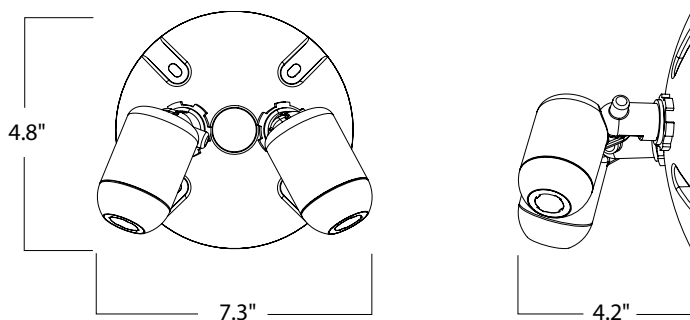

REMOTE HEADS AND FIXTURES

ORDERING INFORMATION

EVO		
MODEL	HEADS	FINISH
	S Single	B Black
	D Double	W White

CAUTION: The EVO remote can only accept input power from the EV4D, EV4DI emergency light or EVC-D4 combo with remote capacity. The EVO will not work with any other emergency units.

INPUT POWER REQUIREMENTS

- 4.8Vdc at 1 watt per head provided exclusively from an EV4D or EV4DI emergency light with remote capacity

SPECIFIC LED INFORMATION

- Lamp color: Cool white
- Total lamp output: 88 lumens per head
- System Efficacy: 80 Lumens per LED
- Rated LED Lamplife: Greater than 100,000 hrs.

DIMENSIONAL NOTE

Dimensions reflect maximum fixture width and depth.