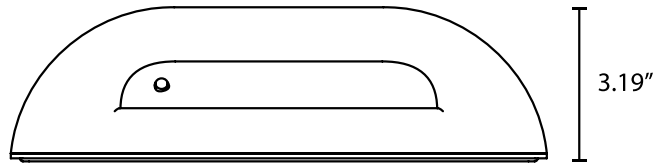

ORDERING INFORMATION

PGF1		-	
MODEL	FINISH		OPTIONS
	Z Dark Bronze		PC1 120VAC Photo-control
	P Platinum Silver		

INPUT POWER REQUIREMENTS

- 17.7 watts at 120/277VAC

SPECIFIC LED INFORMATION

- Lamp color: Cool white, 4300K
- Total lamp output: 1067 lumens
- LED Lamplife: 50,000 hrs.

7"

11"

3.19"