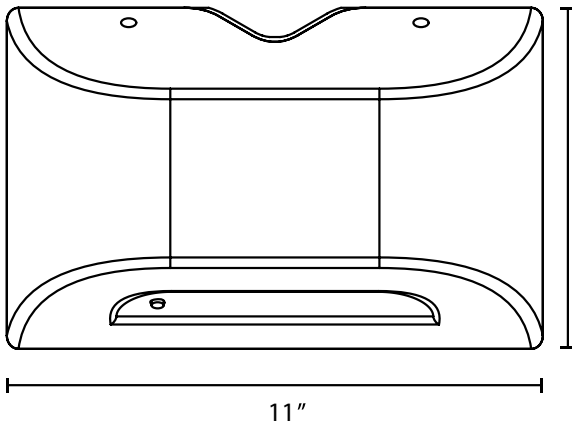

ORDERING INFORMATION

PGF1		-	
MODEL	FINISH		OPTIONS
	Z Dark Bronze		PC1 120VAC Photo-control
	P Platinum Silver		

INPUT POWER REQUIREMENTS

- 17.7 watts at 120/277VAC

SPECIFIC LED INFORMATION

- Lamp color: Cool white, 4300K
- Total lamp output: 1067 lumens
- LED Lamplife: 50,000 hrs.

7"

11"

3.19"