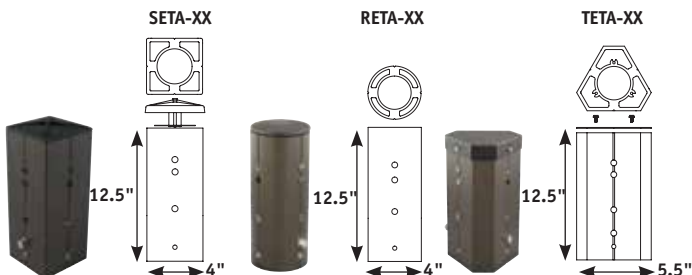

ARM - F - M12 - XX

Area/Site Accessories

MADE-TO-ORDER

CIMARRON CL1 ACCESSORIES (ORDER SEPARATELY)

CR-RPAX-XX MAF

Catalog Number	Description
CR-RPA3-XX ¹	Round pole adapter for straight arm (3 1/4" - 3 3/4")
CR-RPA4-XX ¹	Round pole adapter for straight arm (3/8" - 4 1/2")
CR-RPA5-XX ¹	Round pole adapter for straight arm (5")
CR-RPA6-XX ¹	Round pole adapter for straight arm (6")
CRD-RPA2-XX ¹	Round pole adapter for upswept arm (2 3/4" - 3 1/8")
CRD-RPA3-XX ¹	Round pole adapter for upswept arm (3 1/4" - 3 3/4")
CRD-RPA4-XX ¹	Round pole adapter for upswept arm (3/8" - 4 1/2")
CRD-RPA5-XX ¹	Round pole adapter for upswept arm (5")
CRD-RPA6-XX ¹	Round pole adapter for upswept arm (6")
WB-CR-XX ¹	Wall bracket
TPLB-XX ¹	Twin parallel luminaire bracket
MAF-CL-XX ²	Horizontal mast arm fitter for 2 3/8" OD arm. Mounts to standard 6" arm (ordered with fixture)

MAF - HORIZONTAL MAST ARM FITTER
(CL1 ONLY)

#2 DRILL PATTERN FOR POLES
(CL1 AND CL15)

MADE-TO-ORDER

TOP POLE BRACKET ACCESSORIES CL1 AND CL15 (ORDER SEPARATELY)

Catalog Number	Description	EPA ft ² (m ²)	Weight lbs. (kg)
SETA 2-XX ¹	4" Square pole top tenon adapter 2 3/8" OD slipfitter for max. four fixtures (90°)	0.4 ft ² (.04 m ²)	20 lbs. 9 kgs.
RETA 2-XX ¹	4" Round pole top tenon adapter 2 3/8" OD slipfitter for max. four fixtures (90°)	0.2 ft ² (.02 m ²)	20 lbs. 9 kgs.
TETA 2-XX ¹	Three sided pole top tenon adapter 2 3/8" OD slipfitter for max. four fixtures (120°)	0.2 ft ² (.02 m ²)	20 lbs. 9 kgs.

CIMARRON CL15 ACCESSORIES (ORDER SEPARATELY)

CL15-RPAX-XX

Catalog Number	Description
CL15-RPA3AAC-XX ¹	Round pole adapter for straight arm (3 1/4" - 3 3/4")
CL15-RPA4AAC-XX ¹	Round pole adapter for straight arm (3/8" - 5")
WB-CR-XX ¹	Wall bracket