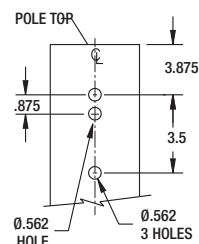

#2 DRILL PATTERN FOR POLES
(CL1 AND CL15)

MADE-TO-ORDER

TOP POLE BRACKET ACCESSORIES CL1 AND CL15 (ORDER SEPARATELY)

Catalog Number	Description	EPA ft² (m²)	Weight lbs. (kg)
SETA 2-XX¹	4" Square pole top tenon adapter 2 3/8" OD slipfitter for max. four fixtures (90°)	0.4 ft² (.04 m²)	20 lbs. 9 kgs.
RETA 2-XX¹	4" Round pole top tenon adapter 2 3/8" OD slipfitter for max. four fixtures (90°)	0.2 ft² (.02 m²)	20 lbs. 9 kgs.
TETA 2-XX¹	Three sided pole top tenon adapter 2 3/8" OD slipfitter for max. four fixtures (120°)	0.2 ft² (.02 m²)	20 lbs. 9 kgs.