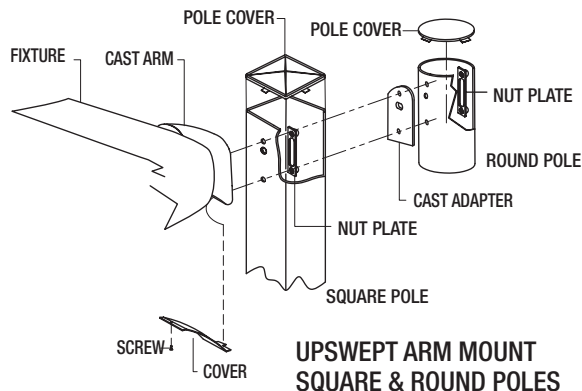

Area/Site Accessories

MADE-TO-ORDER

CIMARRON CL1 ACCESSORIES (ORDER SEPARATELY)

CR-RPAX-XX MAF

Catalog Number	Description
CR-RPA3-XX¹	Round pole adapter for straight arm (3 1/4" - 3 3/4")
CR-RPA4-XX¹	Round pole adapter for straight arm (3/8" - 4 1/2")
CR-RPA5-XX¹	Round pole adapter for straight arm (5")
CR-RPA6-XX¹	Round pole adapter for straight arm (6")
CRD-RPA2-XX¹	Round pole adapter for upswept arm (2 3/4" - 3 1/8")
CRD-RPA3-XX¹	Round pole adapter for upswept arm (3 1/4" - 3 3/4")
CRD-RPA4-XX¹	Round pole adapter for upswept arm (3/8" - 4 1/2")
CRD-RPA5-XX¹	Round pole adapter for upswept arm (5")
CRD-RPA6-XX¹	Round pole adapter for upswept arm (6")
WB-CR-XX¹	Wall bracket
TPLB-XX¹	Twin parallel luminaire bracket
MAF-CL-XX²	Horizontal mast arm fitter for 2 3/8" OD arm. Mounts to standard 6" arm (ordered with fixture)

CIMARRON LED CL1 FIXTURE MOUNTING - SQUARE & ROUND

UPSWEPT ARM MOUNT
SQUARE & ROUND POLES

MADE-TO-ORDER

ADJUSTABLE MOUNTING ARMS

ARM-CL-K-S-XX

Adjusts in 4° increments

ARM-CL-TK-TA-XX

Adjusts in 4° increments

Catalog Number	Description	EPA ft² (m²)	Weight lbs. (kg)
ARM-CL-K-TA-XX¹	2 3/8" OD tenon slipfitter for single fixture	—	5 (2.3)
ARM-CL-TK-TA-XX¹	2 3/8" OD tenon slipfitter for twin fixture (180°)	—	7 (3.2)
ARM-CL-K-S-XX¹	10" Adjustable arm	0.5 (0.05)	5.75 (2.6)

Replace XX with color designation: **DB** - Dark Bronze, **BL** - Black, **WH** - White, **GR** - Gray, **PS** - Platinum Silver, **RD** - Red (Premium Color), **FG** - Forest Green (Premium Color), **CC** - Custom Color (consult factory)

MADE-TO-ORDER

TOP POLE BRACKET ACCESSORIES CL1 AND CL15 (ORDER SEPARATELY)

Catalog Number	Description	EPA ft² (m²)	Weight lbs. (kg)
SETA 2-XX¹	4" Square pole top tenon adapter 2 3/8" OD slipfitter for max. four fixtures (90°)	0.4 ft² (.04 m²)	20 lbs. 9 kgs.
RETA 2-XX¹	4" Round pole top tenon adapter 2 3/8" OD slipfitter for max. four fixtures (90°)	0.2 ft² (.02 m²)	20 lbs. 9 kgs.
TETA 2-XX¹	Three sided pole top tenon adapter 2 3/8" OD slipfitter for max. four fixtures (120°)	0.2 ft² (.02 m²)	20 lbs. 9 kgs.