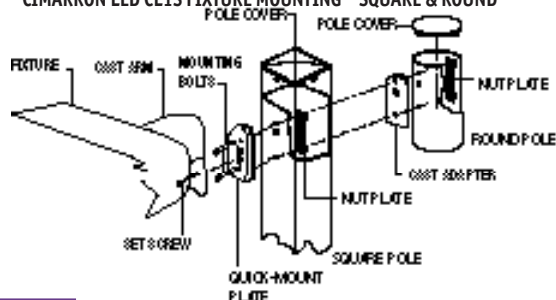

CIMARRON LED CL15 FIXTURE MOUNTING - SQUARE & ROUND

MADE-TO-ORDER

FUNCTIONAL ACCESSORIES (ORDER SEPARATELY)

Catalog Number	Description
PTL-1	Photocontrol - twist-lock cell (120V)
PTL-8	Photocontrol - twist-lock cell (120-277V)
PTL-5	Photocontrol - twist-lock cell (480V)
PTL-6	Photocontrol - twist-lock cell (347V)
PSC	Shorting cap - twist-lock

MADE-TO-ORDER

MOUNTING ACCESSORIES (ORDER SEPARATELY)

Catalog Number	Description
RPA Round Pole adapters are available for 2, 3, 4.5, 5, and 6 inch diameter round poles	
RPA2-ARA3-XX¹	Round Pole adapters for 2-1/2" - 3" diameter mounting surface
RPA3-ARA3-XX¹	Round Pole adapters for 3" - 3-3/4" diameter mounting surface
RPA4-ARA3-XX¹	Round Pole adapters for 3-7/8" - 4-1/2" diameter mounting surface
RPA5-ARA3-XX¹	Round Pole adapters for 5" - 6" diameter mounting surface
RPA6-ARA3-XX¹	Round Pole adapters for 6" diameter mounting surface

1 Replace XX with color choice, eg.: **DB** for Dark Bronze