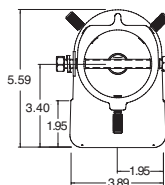

MAF - HORIZONTAL MAST ARM FITTER
(CL1 ONLY)