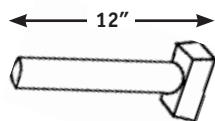

Area/Site Accessories

Square Steel Pole Mounting Brackets

The ARM brackets are made from 2 3/8" OD steel tubing and are designed to mount on square steel poles (SSS Series). Units are offered in gray or dark bronze powder paint finishes to match our ASL luminaires. Brackets are the #2 drilling pattern on Hubbell / Spaulding poles. Mounting hardware for those poles is included.

MADE-TO-ORDER

Catalog Number	Length (Inches)	OD	Finish	EPA	Weight lbs (kg)	PKG. CODE
ARM-F-M12-BL	12"	2 3/8"	Black	-	7 (3.2)	BC
ARM-F-M12-DB	12"	2 3/8"	Bronze	-	7 (3.2)	BC
ARM-F-M12-GR	12"	2 3/8"	Gray	-	7 (3.2)	BC
ARM-F-M12-PS	12"	2 3/8"	Platinum	-	7 (3.2)	BC
ARM-F-M12-WH	12"	2 3/8"	White	-	7 (3.2)	BC

ARM - F - M12 - XX

Area/Site Accessories

MADE-TO-ORDER

CIMARRON CL1 ACCESSORIES (ORDER SEPARATELY)

CR-RPAX-XX MAF

Catalog Number	Description
CR-RPA3-XX ¹	Round pole adapter for straight arm (3 1/4" - 3 3/4")
CR-RPA4-XX ¹	Round pole adapter for straight arm (3/8" - 4 1/2")
CR-RPA5-XX ¹	Round pole adapter for straight arm (5")
CR-RPA6-XX ¹	Round pole adapter for straight arm (6")
CRD-RPA2-XX ¹	Round pole adapter for upswept arm (2 3/4" - 3 1/8")
CRD-RPA3-XX ¹	Round pole adapter for upswept arm (3 1/4" - 3 3/4")
CRD-RPA4-XX ¹	Round pole adapter for upswept arm (3/8" - 4 1/2")
CRD-RPA5-XX ¹	Round pole adapter for upswept arm (5")
CRD-RPA6-XX ¹	Round pole adapter for upswept arm (6")
WB-CR-XX ¹	Wall bracket
TPLB-XX ¹	Twin parallel luminaire bracket
MAF-CL-XX ²	Horizontal mast arm fitter for 2 3/8" OD arm. Mounts to standard 6" arm (ordered with fixture)

Catalog Number	Description	EPA ft ² (m ²)	Weight lbs. (kg)
ARM-CL-K-TA-XX ¹	2 3/8" OD tenon slipfitter for single fixture	—	5 (2.3)
ARM-CL-TK-TA-XX ¹	2 3/8" OD tenon slipfitter for twin fixture (180°)	—	7 (3.2)
ARM-CL-K-S-XX ¹	10" Adjustable arm	0.5 (0.05)	5.75 (2.6)