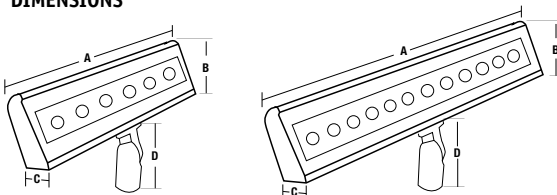

ALF

Linear LED Floodlight/Wall Mount

ALF-6LU

ALF-12LU

- ALF is excellent for small floodlighting applications such as signs, façade, landscape accent or small area illumination
- The compact, low profile size allows the flood to be easily hidden or blend into the landscape environment
- Knuckle mount: Universal 1/2" swivel knuckle has serrated teeth for sure aiming
- Wall mount: Cast aluminum cover/quick mount plate and universal adapter allows easy installation to 3 1/2 or 4" standard junction boxes; Tilt for increased forward throw
- Universal voltage driver is 120-277V, 50/60Hz
- Impact resistant tempered glass lens seals to housing with silicone gaskets
- Dark bronze durable powder paint finish
- Wide 6x5 NEMA beam spread covers three times the set back distance with uniform light
- Listed to UL 1598 for use in wet locations
ALF-6: IP65, ALF12: IP64w

tradeSELECT®

STOCK ORDERING INFORMATION

Catalog Number	System Watts	Number of LEDs	Voltage ¹	Delivered Lumens	Max Candle Power	CCT	Beam Pattern	# Drivers/Current	Weight lbs. (kg)	PKG. CODE
1/2" Knuckle Mount										
ALF-6LU-5K-BZ	10.2w	6	120-277V	1122	667	5000K	6 X 5	1@470mA	4.0 (1.8)	FCC
ALF-12LU-5K-BZ	20.9w	12	120-277V	2303	1395	5000K	6 X 5	2@470mA	8.0 (3.6)	FCC

DIMENSIONS

A	B	C	D
12/24"	3 1/2"	1 1/2"	3 1/2"
305/609.6 mm	89 mm	38 mm	89 mm