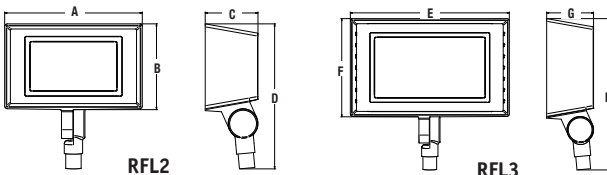

RFL2

RFL3

STOCK ORDERING INFORMATION

CATALOG NUMBER	MOUNTING	DISTRIBUTION	WATTAGE	VOLTAGE	CCT	LUMENS	LPM	WEIGHT LBS. (KG)	FINISH
RFL2-25-4K	Knuckle	Wide	26	120-277V	4000K	3267	126	13.5 (6.12)	Bronze
RFL2-25-5K	Knuckle	Wide	26	120-277V	5000K	3283	126	13.5 (6.12)	Bronze
RFL2-25-4K-PC	Knuckle	Wide	26	120-277V	4000K	3267	126	13.5 (6.12)	Bronze
RFL2-25-5K-PC	Knuckle	Wide	26	120-277V	5000K	3283	126	13.5 (6.12)	Bronze
RFL3-40-4K	Knuckle	Wide	34	120-277V	4000K	4804	141	24.0 (10.8)	Bronze
RFL3-40-5K	Knuckle	Wide	34	120-277V	5000K	4827	142	24.0 (10.8)	Bronze
RFL3-40-4K-PC	Knuckle	Wide	34	120-277V	4000K	4804	141	24.0 (10.8)	Bronze
RFL3-40-5K-PC	Knuckle	Wide	34	120-277V	5000K	4827	142	24.0 (10.8)	Bronze
RFL3-50-4K	Knuckle	Wide	52	120-277V	4000K	6823	132	24.0 (10.8)	Bronze
RFL3-50-5K	Knuckle	Wide	52	120-277V	5000K	6655	129	24.0 (10.8)	Bronze
RFL3-50-4K-PC	Knuckle	Wide	52	120-277V	4000K	6823	132	24.0 (10.8)	Bronze
RFL3-50-5K-PC	Knuckle	Wide	52	120-277V	5000K	6655	129	24.0 (10.8)	Bronze

MADE-TO-ORDER ORDERING INFORMATION

FAMILY	# LEDs	WATTS	CCT/CRI	DISTRIBUTION	VOLTAGE	MOUNTING	COLOR	CONTROL OPTIONS	
RFL2	Ratio Flood Size 2	44 44 LED	25 3,000 lm	3K7 3000K, 70 CRI	N Narrow, 2x2	UNV Universal 120-277	K Knuckle	DB Dark bronze textured	CD Continuous Dimmable
				4K7 4000K, 70 CRI	M Medium Flood, 4x4		GT Graphite textured	PC Button Photocontrol	
				5K7 5000K, 70 CRI	W Wide Flood, 6x6		GYS Light gray smooth		
RFL3	Ratio Flood Size 3	90 90 LED	40 5,000 lm				BL Black textured		
			50 7,000 lm				PS Platinum silver smooth		
							WH White textured		
							CC Custom Color		

DIMENSIONS

A	B	C	D	E	Weight
7.5"	4.7"	2.9"	7.9"	9.8"	RFL2 3.7 lbs (1.68 kgs)
191mm	119mm	74mm	201mm	249mm	RFL3 5.5 lbs (2.50 kgs)
F	G	H	RFL2 EPA (Front/Side)	RFL3 EPA (Front/Side)	
6.0"	2.9"	9.3"	0.34ft ² / 0.17ft ²	0.97ft ² / 0.20ft ²	
152mm	74mm	236mm			