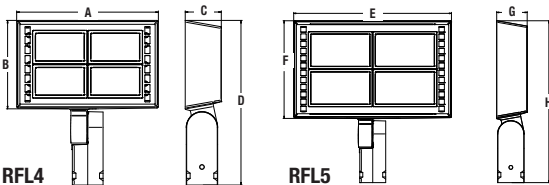

STOCK

ORDERING INFORMATION

CATALOG NUMBER	DESCRIPTION	DISTRIBUTION	WATTAGE	VOLTAGE	CCT	LUMENS	LPW	WEIGHT LBS. (KG)	FINISH
RFL4-120-5K-K	Knuckle	Wide	124	120-277V	5000K	14432	116	16.0 (7.26)	Bronze
RFL4-120-4K-K	Knuckle	Wide	124	120-277V	4000K	14360	116	16.0 (7.26)	Bronze
RFL4-120-5K-T	Trunnion	Wide	124	120-277V	5000K	14432	116	16.0 (7.26)	Bronze
RFL4-120-4K-T	Trunnion	Wide	124	120-277V	4000K	14360	116	16.0 (7.26)	Bronze
RFL5-265-5K-K	Knuckle	Wide	266	120-277V	5000K	30649	115	25.7 (11.66)	Bronze
RFL5-265-4K-K	Knuckle	Wide	266	120-277V	4000K	30496	115	25.7 (11.66)	Bronze
RFL5-265-5K-T	Trunnion	Wide	266	120-277V	5000K	30649	115	25.7 (11.66)	Bronze
RFL5-265-4K-T	Trunnion	Wide	266	120-277V	4000K	30496	115	25.7 (11.66)	Bronze
TRN-RFL	Trunnion Kit								

¹ Replace " " with "14" for up to 14' mounting height, "30F" for 15-30' mounting height
² Replace " " with "8" for up to 8' mounting height, "40F" for 9-40' mounting height

DIMENSIONS

A	B	C	D	E	Weight
13.8"	8.6"	3.5"	16.0"	18.1"	RFL4 16 lbs (7.26 kgs)
351mm	218mm	89mm	406mm	460mm	RFL5 25.7 lbs (11.66 kgs)
F	G	H	RFL4 EPA(Front/Side)	RFL5 EPA(Front/Side)	
11.2"	3.5"	18.6"	1.24ft ² / 0.43ft ²	2.00ft ² / 0.50ft ²	
152mm	89mm	472mm			