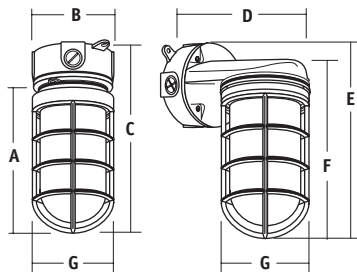

VBBG/VWGG Series

Wet Location Vaportites

WALL/SURFACE

- Wall/ceiling/pendant entry, corridor, tunnel, service area, stairwell, or retro-accent
- 150w maximum medium base incandescent
- Platinum silver protective finish
- VWGG has cast aluminum wall bracket with cast wiring box; Box has external lugs and four side 1/2" hubs for surface conduit and one rear 1/2" access hub
- VBBG has cast aluminum wiring box with external lugs for ceiling mount and four 1/2" hubs for surface conduit;

Wiring box has top 1/2" hub for pendant mount

- All units have water/bug tight gasketing
- All units have medium base porcelain socket
- All units include clear glass protective globe with thread-on cast aluminum guard; Guard includes vandal-resistant set screw
- All units are UL listed for use in wet locations

ORDERING INFORMATION

Catalog Number	Wattage	Mounting	Weight lbs. (kg)
VBBG-150	150	Box/pendant	3 (1.36)
VWGG-150	150	Wall	3.5 (1.59)

REPLACEMENT GLOBES

Catalog Number	Description
VAMG-100	Amber
VBG-100	Blue
VGGP-100	Blue, tempered
VCGP-100	Clear, tempered
VCGPT-100	Clear, tempered w/ Tuffskin® coating
VG-15	Clear, standard, 150w
VG-30	Clear, standard, 300w
VGG-100	Blue Green
VGGP-100	Blue Green, tempered
VPG-100	Purple
VRG-100	Ruby
VRGP-100	Ruby, tempered
VRGP-100	Ruby
VRS-100	Green
VCGP-200	Clear, Tempered
VAMG-200	Amber
VGG-200	Blue Green
VGGP-200	Blue Green, tempered
VBG-200	Blue
VRG-200	Ruby

150w
Lugs: 5" center to center

	A	B	C	D	E	F	G
150w	7"	1 1/2"	9"	7 1/4"	9 3/4"	8 1/2"	4"
	178 mm	38 mm	229 mm	184 mm	248 mm	216 mm	102 mm